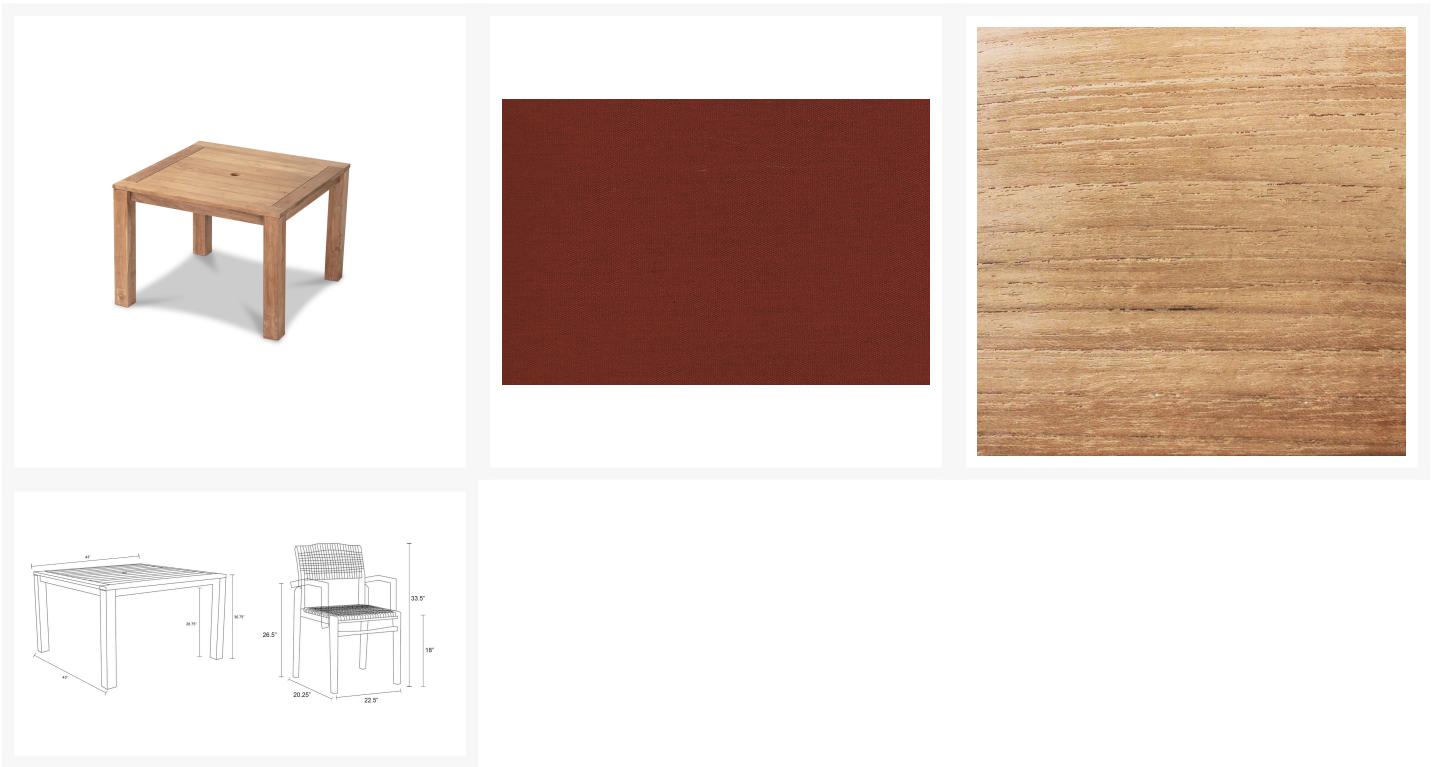

HARMONIA
LIVING

Sands 5 Piece Arm Dining Set - Canvas Henna HL-SNDS-SD-5ADS-HN

Product Images

Description

The 5 Piece Sands Arm Dining Set by Harmonia Living uses mixed materials and architectural accents for a stylish yet practical design. Sustainably sourced from plantation and reclaimed teak, the durable, sturdy construction of the table serves as a perfect compliment to the comfortable, design-forward chairs. Recommended for use with or without a cushion, the chair is teak frame accented with Sand Dune wicker, featuring a blend of light tan colors for a natural, seaside vibe. Sold with optional Sunbrella seat cushions.

Includes

- 1x Classic Teak 4-Seater Square Dining Table
- 4x Sands Dining Arm Chairs
- 4x Sylvan Dining Chair Cushions

Dimensions

- Dining Table: 43"W x 43"D x 30.75"H (60lbs.)
- Under Table Height: 26.75
- Dining Chair: 22.5"W x 20.25"D x 33.5"H (19lbs.)
- Seat Height (No Cushion): 18
- Seat Height (With Cushion): 20.25
- Back Height (Seat to Top): 13.25
- Arm Height: 26.5

Features

- Frame Finish: Teak
- Seat/Back Finish: Sand Dune
- Table Finish: Teak

- Tabletop Finish: Teak
- Country Of Origin: Country of Origin: Indonesia
- Assembly Required:
- Made from V-Legal certified sustainably harvested teak.
- Teak is extra durable, resistant to light, heat, moisture and pests
- High-Density Polyethylene (HDPE) Wicker is all-weather, recyclable and resistant to fading or cracking.
- Zinc-coated, rust-resistant hardware
- The dining table has an umbrella hole
- Some assembly required

Available Color Options

- Frames Only: HL-SNDS-SD-5ADS-NC
- Canvas Charcoal: HL-SNDS-SD-5ADS-CC
- Canvas Flax: HL-SNDS-SD-5ADS-CF
- Cast Lagoon: HL-SNDS-SD-5ADS-CL
- Canvas Natural: HL-SNDS-SD-5ADS-CN
- Cast Silver: HL-SNDS-SD-5ADS-CS
- Heather Beige: HL-SNDS-SD-5ADS-HB
- Canvas Henna: HL-SNDS-SD-5ADS-HN
- Spectrum Indigo: HL-SNDS-SD-5ADS-IN
- Spectrum Peacock: HL-SNDS-SD-5ADS-PC