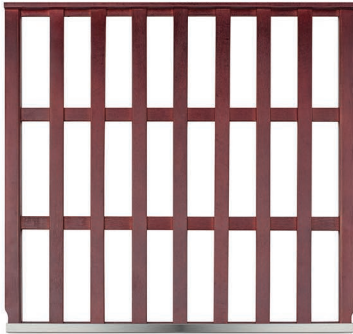

## EXCLUSIVE RACKING SYSTEM FOR OPTIMIZED WINE STORAGE

Shelves

Standard Bottles  
2 7/8" Diameter

Pinot Noir Bottles  
3 3/8" Diameter

Temp  
Zone 1

Top Shelf

3 shelves

3 shelves