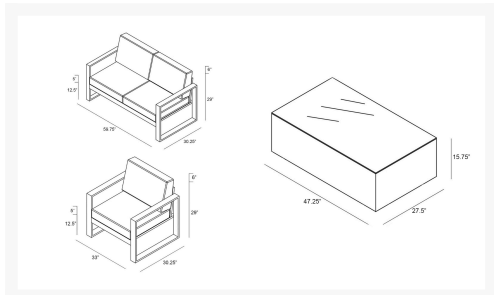

HARMONIA
LIVING

Portal Mason 4 Piece Loveseat Set - Coffee Bean - Cast Lagoon HL-PRTMAS-CB-4LSS-CL

Product Images

Description

The Portal Collection by Harmonia Living evokes the beautiful horizontal simplicity of modern architectural lines. Its design-forward blend of wicker, metal and distinct outdoor fabric provides the perfect complement to any outdoor setting, from beachside deck to urban rooftop. The wicker is made with durable High-Density Polyethylene (HDPE) and finished in a beautifully textured Coffee Bean color, which gives it a natural feel. This piece's sturdy aluminum frames and fade resistant cushions are made to endure in any outdoor setting, rain or shine. Scaled for versatility without sacrificing comfort, Portal will make a statement in living spaces of all shapes and sizes. The Portal 4 Piece Loveseat Set includes 1 Loveseat, 2 Club Chairs and 1 Mason Long Coffee Table.

Includes

- 1x Portal Loveseat
- 2x Portal Club Chairs
- 1x Mason Long Coffee Table - Natural

Dimensions

- Loveseat: 59.75"W x 30.25"D x 35"H (55lbs.)
- Seat Height (No Cushion): 12.5
- Seat Height (With Cushion): 18.25
- Back Height (Seat to Top): 16.75
- Arm Height: 24.75
- Club Chair: 33"W x 30.25"D x 35"H (34lbs.)
- Seat Height (No Cushion): 12.5
- Seat Height (With Cushion): 18.25
- Back Height (Seat to Top): 16.75
- Arm Height: 24.75
- Coffee Table: 47.25"W x 27.5"D x 15.75"H (100lbs.)