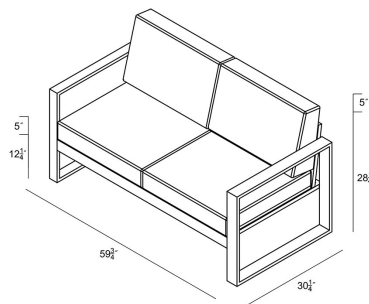

HARMONIA  
LIVING

Portal Loveseat - Coffee Bean HL-PORT-CB-LS

Product Images

---

NO IMAGE

## Includes

- 1x Portal Loveseat
- 2x 27" Square Single Seat Seat Cushions
- 2x 27" Single Seat Back Cushions

## Dimensions

- Loveseat: 59.75"W x 30.25"D x 35"H (55lbs.)
- Seat Height (No Cushion): 12.5
- Seat Height (With Cushion): 18.25
- Back Height (Seat to Top): 16.75
- Arm Height: 24.75