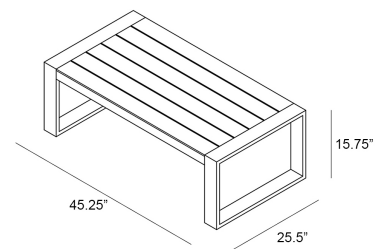

HARMONIA LIVING

Portal Coffee Table - White HL-PORT-WHT-CT

Product Images

Description

The Portal Collection by Harmonia Living evokes the beautiful horizontal simplicity of modern architectural lines. Its distinct profile, design-forward slats and sleek powder-coat finish provide the perfect complement to any outdoor setting, from beachside deck to urban rooftop. This piece's sturdy aluminum frame is made to endure in any outdoor setting, rain or shine. Scaled for versatility without sacrificing comfort, Portal will make

a statement in living spaces of all shapes and sizes.

Includes

- One (1) Coffee Table

Dimensions

- 45.25"L x 25.5"W x 15.75"H (23 lbs.)

Features

- Thick gauge, powder-coated aluminum frame is lightweight, durable and corrosion resistant.
- Includes plastic feet glides to help protect your deck or patio.
- Portal tables coordinate with Avion, Lift, and Pacifica furniture collections.
- Assembly required.