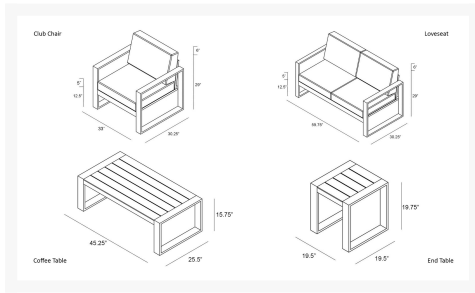

HARMONIA  
LIVING

Portal 4 Piece Loveseat Set - Textured Slate - Cast Lagoon HL-PORT-TS-4LSS-CL

Product Images

## Description

The Portal Collection by Harmonia Living evokes the beautiful horizontal simplicity of modern architectural lines. Its design-forward blend of wicker, metal and distinct outdoor fabric provides the perfect complement to any outdoor setting, from beachside deck to urban rooftop. The wicker is made with durable High-Density Polyethylene (HDPE) and finished in a beautiful Textured Slate color, which gives it a natural feel. This piece's sturdy aluminum frames and fade resistant cushions are made to endure in any outdoor setting, rain or shine. Scaled for versatility without sacrificing comfort, Portal will make a statement in living spaces of all shapes and sizes. The Portal 4 Piece Loveseat Set includes 1 Loveseat, 2 Club Chairs and 1 Coffee Table.

## Dimensions

- Loveseat: 59.75"W x 30.25"D x 35"H (55lbs.)
- Seat Height (No Cushion): 12.5
- Seat Height (With Cushion): 18.25
- Back Height (Seat to Top): 16.75
- Arm Height: 24.75
- Club Chair: 33"W x 30.25"D x 35"H (34lbs.)
- Seat Height (No Cushion): 12.5
- Seat Height (With Cushion): 18.25
- Back Height (Seat to Top): 16.75
- Arm Height: 24.75
- Coffee Table: 45.25"W x 25.5"D x 15.75"H (23lbs.)