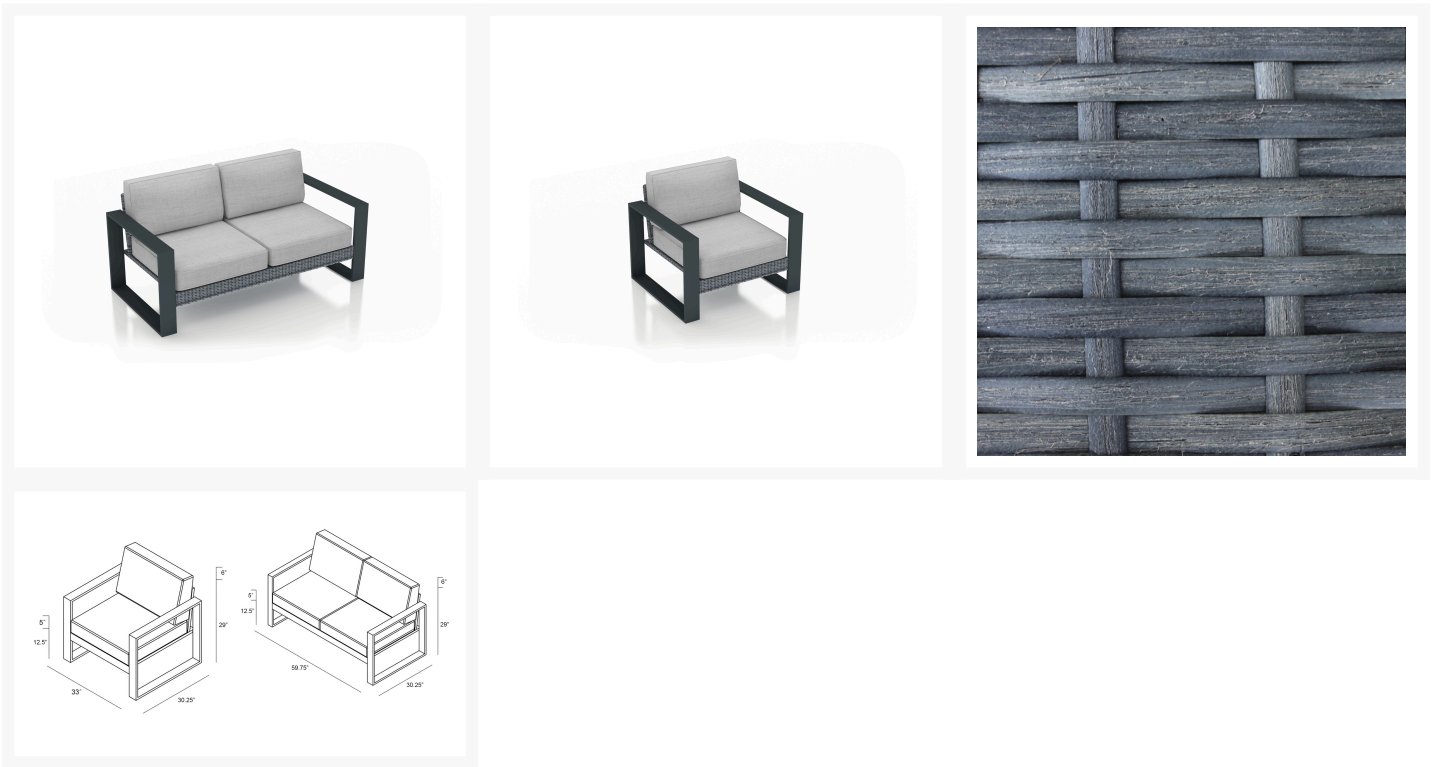

HARMONIA
LIVING

Portal 3 Piece Loveseat Set - Textured Slate HL-PORT-TS-3LSS

Product Images

Description

The Portal Collection by Harmonia Living evokes the beautiful horizontal simplicity of modern architectural lines. Its design-forward blend of wicker, metal and distinct outdoor fabric provides the perfect complement to any outdoor setting, from beachside deck to urban rooftop. The wicker is made with durable High-Density Polyethylene (HDPE) and finished in a beautiful Textured Slate color, which gives it a natural feel. This piece's sturdy aluminum frames and fade resistant cushions are made to endure in any outdoor setting, rain or shine. Scaled for versatility without sacrificing comfort, Portal will make a statement in living spaces of all shapes and sizes. The Portal 3 Piece Loveseat Set includes 1 Loveseat and 2 Club Chairs.

Includes

- 1x Portal Loveseat
- 2x Portal Club Chairs

Dimensions

- Loveseat: 59.75"W x 30.25"D x 35"H (55lbs.)
- Seat Height (No Cushion): 12.5
- Seat Height (With Cushion): 18.25
- Back Height (Seat to Top): 16.75
- Arm Height: 24.75
- Club Chair: 33"W x 30.25"D x 35"H (34lbs.)
- Seat Height (No Cushion): 12.5
- Seat Height (With Cushion): 18.25
- Back Height (Seat to Top): 16.75
- Arm Height: 24.75

Features

- High-Density Polyethylene (HDPE) Wicker (Textured Slate Finish) is all-weather, recyclable and resistant to fading or cracking. The aluminum frame has a Slate Grey powder coat paint finish.
- Cushions are made in the USA with quick-drying Polyurethane foam and wrapped in Dacron, which wicks away moisture.
- Available in Sunbrella, Outdura and Revolution performance fabrics, which are distinctive, fade resistant and easy to clean.
- Cushion cover comes with a zipper for easy removal.
- Assembly required.
- Plastic leveling feet protect your patio, and can be adjusted for uneven surfaces.
- A self-welt (seam piping) can be added for a tailored look.