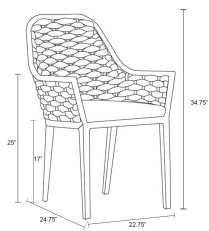

HARMONIA
LIVING

Parlor Dining Chair - White HL-PAR-WT-DAC-PEW

Product Images

Description

The Parlor Dining Arm Chair by Harmonia Living evokes the stately traditions of another era in sleek, modern colors and materials. A durable powder-coated aluminum frame in White finish is intertwined with wide bands of weather-resistant olefin fabric strapping to create a signature style statement. The Parlor Dining Arm Chair brings a touch of warmth and comfort to your poolside or porch, whether surrounding the dining table or paired with an end table for intimate outdoor conversation.

Includes

- 1x Parlor Dining Chair

Dimensions

- Dining Chair: 22.75"W x 24.75"D x 34.75"H (16lbs.)
- Seat Height (No Cushion): 17
- Seat Height (With Cushion): 19.25
- Back Height (Seat to Top): 15.5
- Arm Height: 25

Features

- Rust proof, fully welded and powder coated aluminum frame.
- Stackable design makes storage and transportation easy.
- Padded Olefin rope seat bucket contoured for comfort.
- High back offers added comfort and support.
- Includes plastic feet glides to help protect your deck or patio.
- No assembly required.