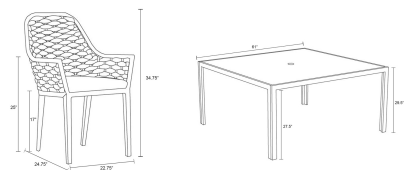

HARMONIA  
LIVING

Parlor 9 Piece Square Dining Set - Carbon HL-PAR-BK-9SDS-CAR

Product Images

## Includes

- 1x Staple 8-Seater Square Dining Table - Black
- 8x Parlor Dining Arm Chairs - Black

## Dimensions

- Dining Chair: 22.75"W x 24.75"D x 34.75"H (16lbs.)
- Seat Height (No Cushion): 17
- Seat Height (With Cushion): 19.25
- Back Height (Seat to Top): 15.5
- Arm Height: 25
- Dining Table: 61"W x 61"D x 29.5"H (84lbs.)
- Under Table Height: 27.5

## Features

- Rust proof, fully welded and powder coated aluminum frame.
- Stackable design makes storage convenient and easy.
- Padded Olefin rope seat bucket contoured for comfort.
- High back offers added comfort and support.
- Includes umbrella hole with cover for easy shade placement. The umbrella hole can accommodate umbrellas with a pole diameter up to 1.5".
- Extra strong tempered glass top with scratch-proof ceramic coating will hide fingerprints and dust.
- The dining table requires assembly, the chairs do not.
- Stackable design makes storage convenient and easy.
- Includes outdoor fabric seat cushions which can be spot cleaned with mild dish soap and water. For tougher stains, the cushion cover can be zipped off and machine washed with cold water, air dry only.
- Includes plastic feet glides to help protect your deck or patio.