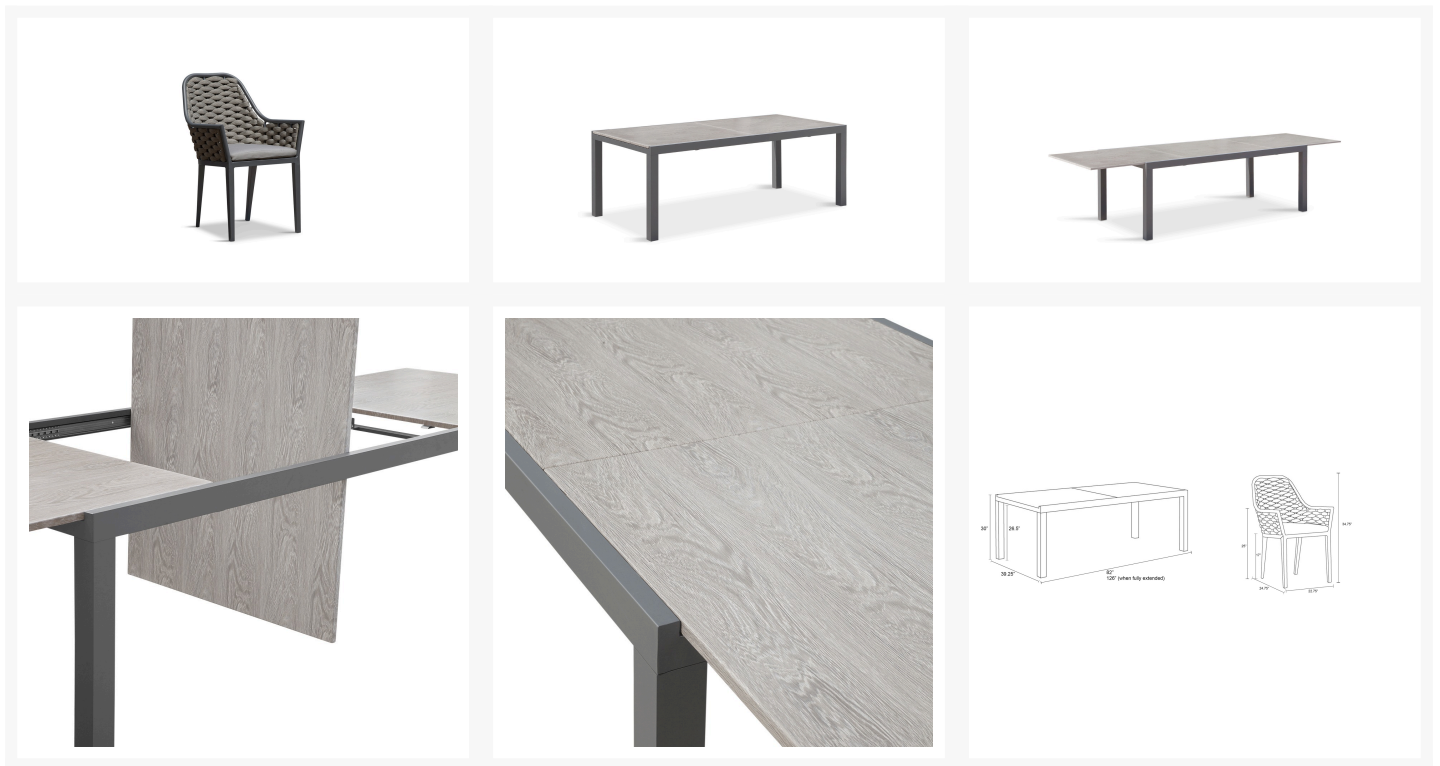

HARMONIA  
LIVING

Parlor 9 Piece Extendable Dining Set - Slate - Barnwood HL-PAR-SL-9EDS-PEW-B

Product Images

---

## Description

The Parlor 9 Piece Dining Set brings a touch of warmth and comfort to your poolside or patio. Classic, stately olefin fabric strapped chairs boast a design that evokes another era in durable, rust-resistant materials. At the center is an extendable table, topped with a unique Al-Timber finish, which renders the warm look of a barnwood finish in weather-resistant, easy-clean aluminum. As rich in character as it is in functionality, the Parlor 9 Piece Dining Set sets the stage for the perfect outdoor meal.

## Includes

- 1x Spread Extendable Dining Table - Slate - Barnwood
- 8x Parlor Dining Arm Chairs - Slate

## Features

- Rust proof, fully welded and powder coated aluminum frame.
- Stackable design makes storage convenient and easy.
- Padded Olefin rope seat bucket contoured for comfort.
- High back offers added comfort and support.