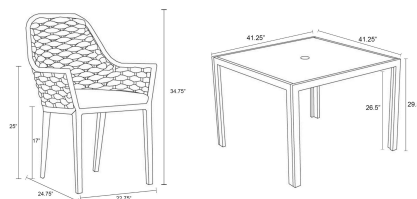

HARMONIA  
LIVING

Parlor 5 Piece Dining Set - Black HL-PAR-BK-5DS-CAR

Product Images

## Includes

- 1x Staple 4-Seater Square Dining Table - Black
- 4x Parlor Dining Arm Chairs - Black

## Dimensions

- Dining Chair: 22.75"W x 24.75"D x 34.75"H (16lbs.)
- Seat Height (No Cushion): 17
- Seat Height (With Cushion): 19.25
- Back Height (Seat to Top): 15.5
- Arm Height: 25
- Dining Table: 41.25"W x 41.25"D x 29.5"H (43lbs.)
- Under Table Height: 27.5

## Features

- Rust proof, fully welded and powder coated aluminum frame.
- Stackable design makes storage convenient and easy.
- Padded Olefin rope seat bucket contoured for comfort.
- High back offers added comfort and support.
- Includes umbrella hole with cover for easy shade placement. The umbrella hole can accommodate umbrellas with a pole diameter up to 1.5".
- Extra strong tempered glass top with scratch-proof ceramic coating will hide fingerprints and dust.
- The dining table requires assembly, the chairs do not.
- Includes outdoor fabric seat cushions which can be spot cleaned with mild dish soap and water. For tougher stains, the cushion cover can be zipped off and machine washed with cold water, air dry only.
- Includes plastic feet glides to help protect your deck or patio.