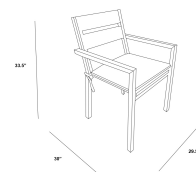

HARMONIA
LIVING

Pacifica Dining Arm Chair - White - Canvas Charcoal HL-PAC-WHT-DAC-CC

Product Images

Description

The Pacifica Dining Arm Chair by Harmonia Living will bring refinement and relaxation to your favorite outdoor space. Enjoy the simple elegance of its gentle angles and minimalist design, perfect for patios both large and small. Its sturdy aluminum frame and fade resistant cushions are made to endure in any outdoor setting, rain or shine. Surround this chair with light, natural decor for a zen vibe, or pair it with dark, bold decor to make more of a statement.

Includes

- 1x Pacifica Dining Arm Chair
- 1x Sylvan Dining Arm Chair Cushion

Dimensions

- Dining Chair: 22.5"W x 22"D x 32.75"H
- Seat Height (No Cushion): 17
- Seat Height (With Cushion): 19
- Back Height (Seat to Top): 13.75
- Arm Height: 24.5