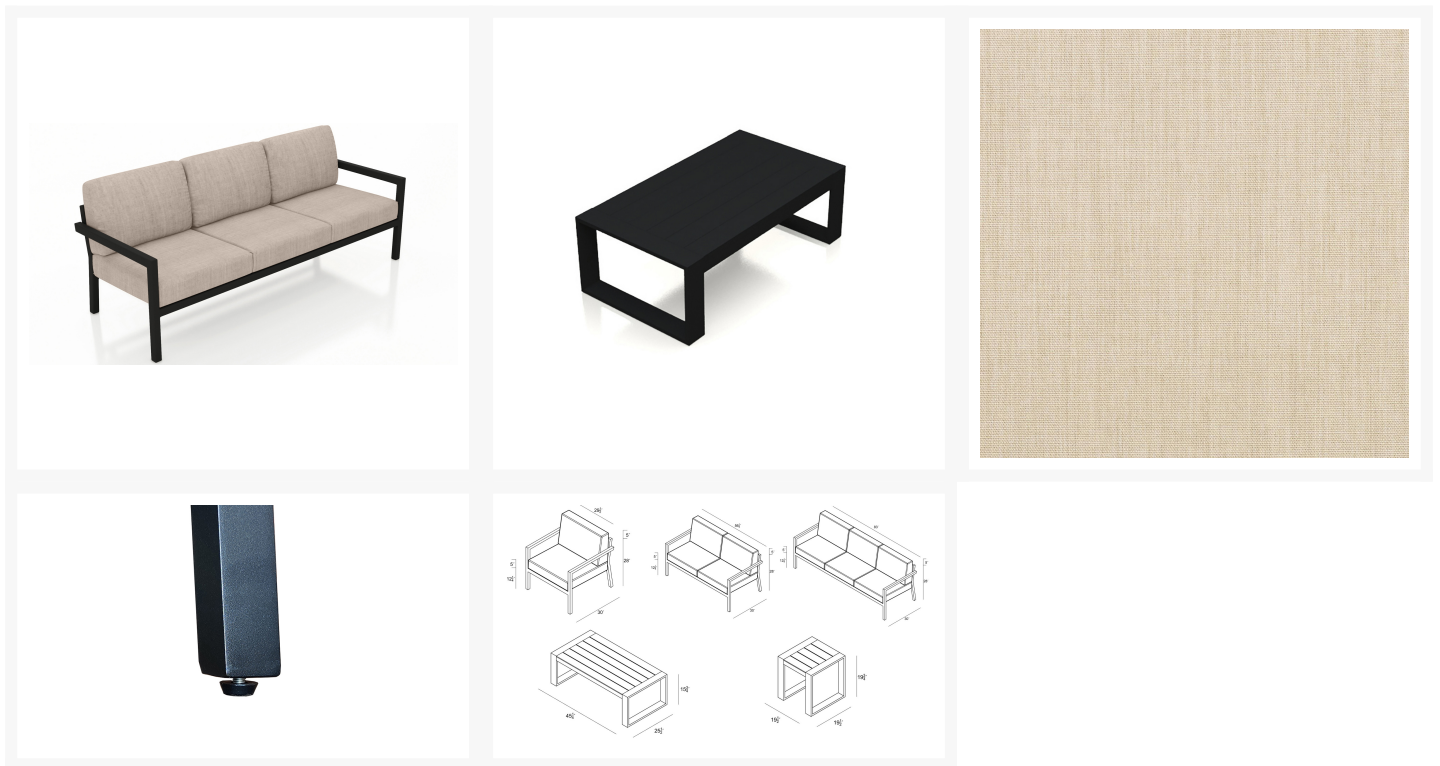

HARMONIA  
LIVING

**Pacifica 5 Piece Sofa Set - Black - Canvas Flax HL-PAC-BK-5SS-CF**

**Product Images**

---

## Description

The Pacifica 5 Piece Sofa Set by Harmonia Living will bring refinement and relaxation to your favorite outdoor space. Enjoy the simple elegance of its plush cushions, gentle angles and minimalist design, perfect for patios both large and small. Its sturdy aluminum frames and fade resistant cushions are made to endure in any outdoor setting, rain or shine. Surround this set with light, natural decor for a zen vibe, or pair it with dark, bold decor to make more of a statement. This set comes with 1 Sofa, 1 Loveseat, 1 Club Chair, 1 Portal Rectangular Coffee Table and 1 Portal Square End Table, perfect for your patio or outdoor lounge.

## Includes

- 1x Pacifica Sofa
- 1x Pacifica Loveseat
- 1x Pacifica Club Chair
- 1x Portal Coffee Table - Slate
- 1x Portal End Table - Slate

## Features

- Features a modern industrial design.
- Thick gauge, powder-coated aluminum frames are lightweight, durable and corrosion resistant.
- Cushions are made in the USA with quick-drying Polyurethane foam and wrapped in Dacron, which wicks away moisture.
- Available in Sunbrella, Outdura and Revolution performance fabrics, which are distinctive, fade resistant and easy to clean.
- Cushion cover comes with a zipper for easy removal.
- The coffee table requires assembly, the seating pieces do not.
- Plastic leveling feet protect your patio, and can be adjusted for uneven surfaces.
- A self-welt (seam piping) can be added for a tailored look.