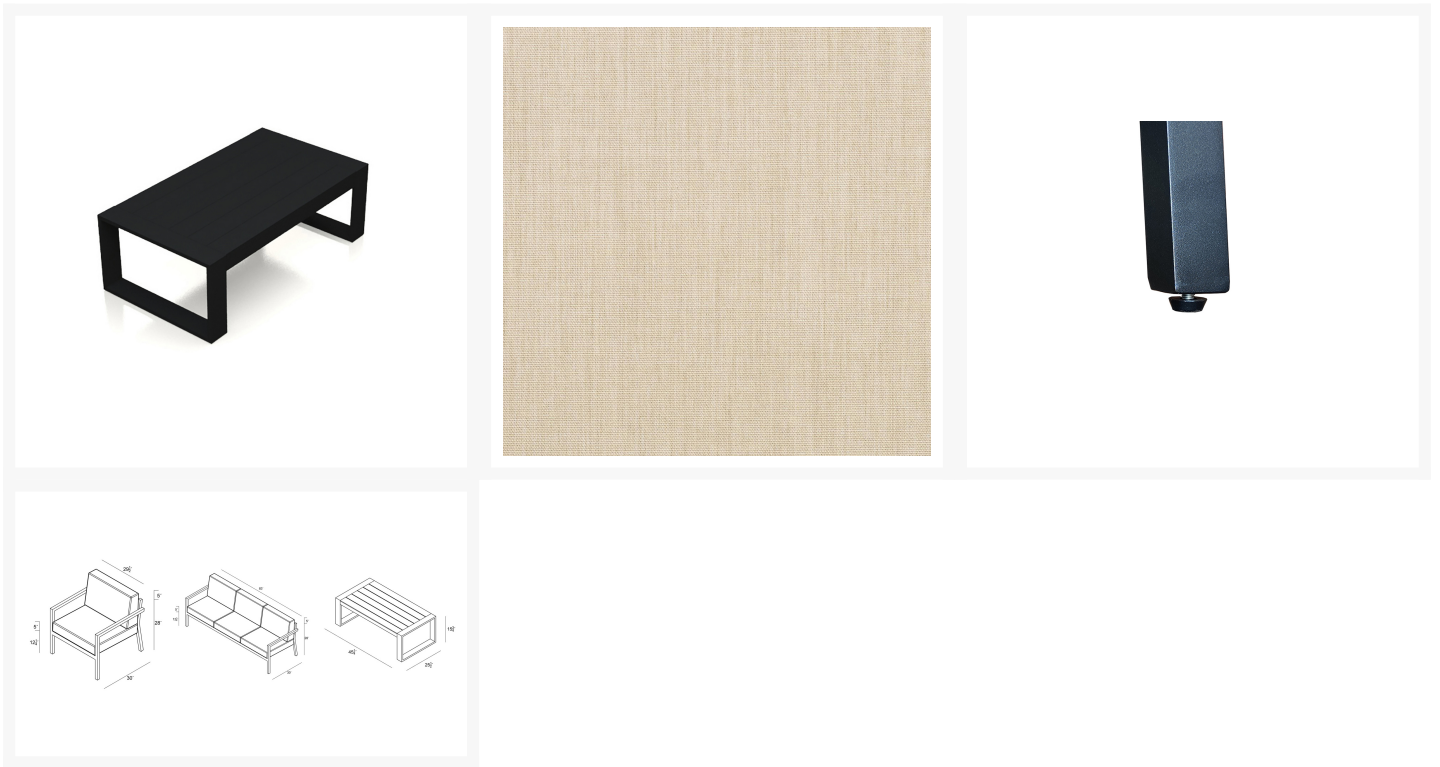

HARMONIA
LIVING

Pacifica 3 Piece Sofa Set - Black - Canvas Flax HL-PAC-BK-3SS-CF

Product Images

Description

The Pacifica 3 Piece Sofa Set Loveseat Set by Harmonia Living will bring refinement and relaxation to your favorite outdoor space. Enjoy the simple elegance of its plush cushions, gentle angles and minimalist design, perfect for patios both large and small. Its sturdy aluminum frames and fade resistant cushions are made to endure in any outdoor setting, rain or shine. Surround this set with light, natural decor for a zen vibe, or pair it with dark, bold decor to make more of a statement. This set comes with 1 Sofa, 1 Club Chair and 1 Portal Rectangular Coffee Table, perfect for your patio or outdoor lounge.

Includes

- 1x Pacifica Sofa
- 1x Pacifica Club Chair
- 1x Portal Coffee Table - Slate

Dimensions

- Sofa: 83"W x 30"D x 33.5"H (76lbs.)
- Seat Height (No Cushion): 12.75
- Seat Height (With Cushion): 19
- Back Height (Seat to Top): 14.5
- Arm Height: 24.5
- Club Chair: 29.5"W x 30"D x 33.5"H (26lbs.)
- Seat Height (No Cushion): 12.75
- Seat Height (With Cushion): 19
- Back Height (Seat to Top): 14.5
- Arm Height: 24.5
- Coffee Table: 45.25"W x 25.5"D x 15.75"H (23lbs.)

Features

- Features a modern industrial design.
- Thick gauge, powder-coated aluminum frames are lightweight, durable and corrosion resistant.
- Cushions are made in the USA with quick-drying Polyurethane foam and wrapped in Dacron, which wicks away moisture.
- Available in Sunbrella, Outdura and Revolution performance fabrics, which are distinctive, fade resistant and easy to clean.
- Cushion cover comes with a zipper for easy removal.
- The coffee table requires assembly, the seating pieces do not.
- Plastic leveling feet protect your patio, and can be adjusted for uneven surfaces.
- A self-welt (seam piping) can be added for a tailored look.