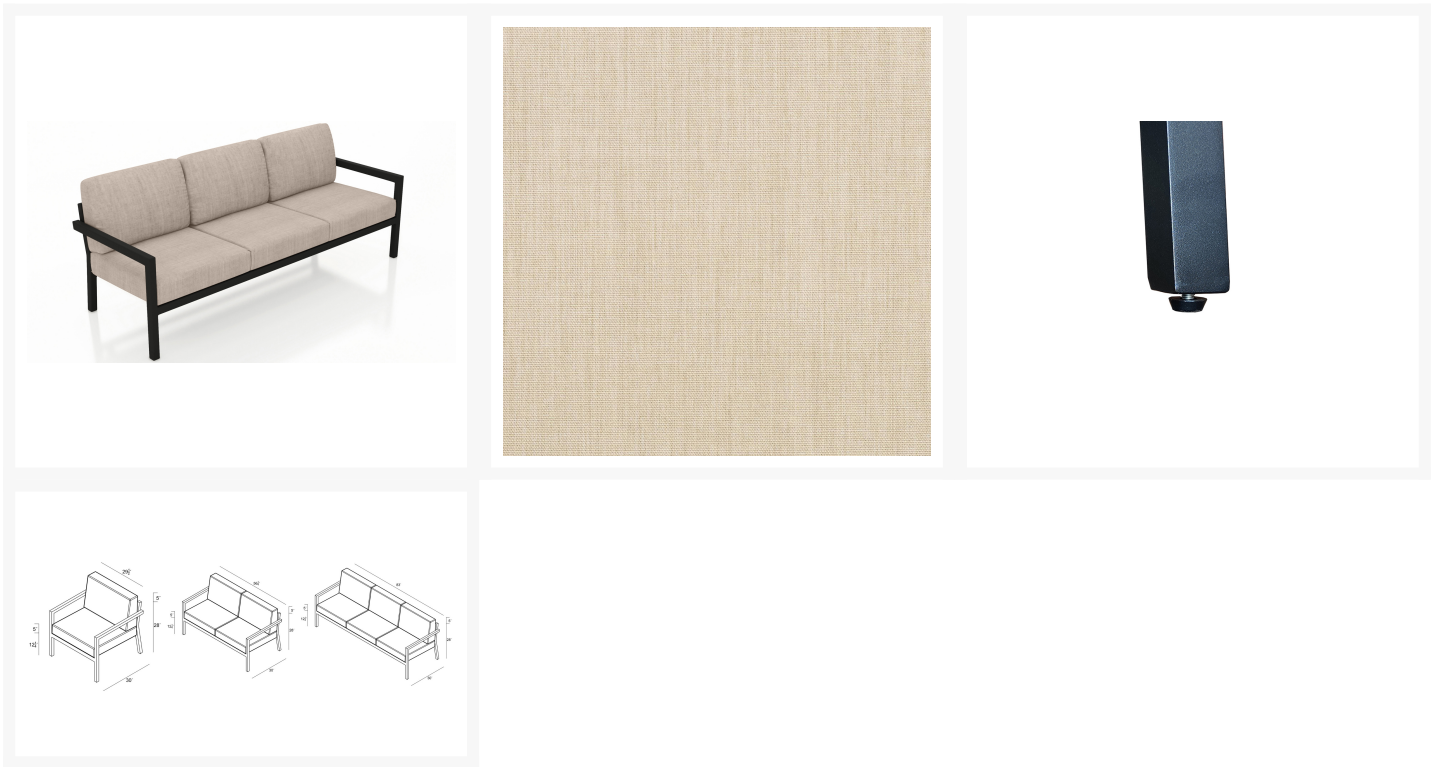

HARMONIA
LIVING

Pacifica 3 Piece Sofa Loveseat Set - Black - Canvas Flax HL-PAC-BK-3SLSS-CF

Product Images

Description

The Pacifica 3 Piece Sofa Loveseat Set by Harmonia Living will bring refinement and relaxation to your favorite outdoor space. Enjoy the simple elegance of its plush cushions, gentle angles and minimalist design, perfect for patios both large and small. Its sturdy aluminum frames and fade resistant cushions are made to endure in any outdoor setting, rain or shine. Surround this set with light, natural decor for a zen vibe, or pair it with dark, bold decor to make more of a statement. This set comes with 1 Loveseat, 1 Sofa and 1 Club Chair, perfect for your patio or outdoor lounge.

Includes

- 1x Pacifica Sofa
- 1x Pacifica Loveseat
- 1x Pacifica Club Chair

Dimensions

- Sofa: 83"W x 30"D x 33.5"H (76lbs.)
- Seat Height (No Cushion): 12.75
- Seat Height (With Cushion): 19
- Back Height (Seat to Top): 14.5
- Arm Height: 24.5
- Loveseat: 56.25"W x 30"D x 33.5"H (53lbs.)
- Seat Height (No Cushion): 12.75
- Seat Height (With Cushion): 19
- Back Height (Seat to Top): 14.5
- Arm Height: 24.5
- Club Chair: 29.5"W x 30"D x 33.5"H (26lbs.)
- Seat Height (No Cushion): 12.75

- Seat Height (With Cushion): 19
- Back Height (Seat to Top): 14.5
- Arm Height: 24.5

Features

- Features a modern industrial design.
- Thick gauge, powder-coated aluminum frames are lightweight, durable and corrosion resistant.
- Cushions are made in the USA with quick-drying Polyurethane foam and wrapped in Dacron, which wicks away moisture.
- Available in Sunbrella, Outdura and Revolution performance fabrics, which are distinctive, fade resistant and easy to clean.
- Cushion cover comes with a zipper for easy removal.
- Plastic leveling feet protect your patio, and can be adjusted for uneven surfaces.
- A self-welt (seam piping) can be added for a tailored look.
- No assembly required.