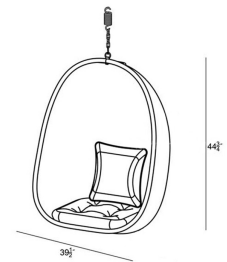

HARMONIA
LIVING

Nimbus Hanging Basket - Textured Slate HL-NMBS-TS-BSKT-ST

Product Images

Description

Add the Nimbus Hanging Basket by Harmonia Living to your patio for a completely different seating experience. Sit back and relax on comfortable cushions while a gentle breeze sways you back and forth! This hanging basket will create the perfect space for reading a book, enjoying your favorite beverage or taking an afternoon nap. The wicker is made with durable High-Density Polyethylene (HDPE) and finished in a beautiful Textured Slate color, which gives it a natural feel. Its sturdy aluminum frame, all-weather, Stone colored cushions and structurally reinforced seat are made to endure in any outdoor setting, rain or shine. This piece's unique hanging design and neutral color scheme make it ideal for any outdoor space, regardless of size limitations or design preferences. Note: Basket Stand sold separately.

Includes

- 1x Nimbus Basket
- 1x Seat Cushion - Stone
- 1x Throw Pillow - Stone

Dimensions

- Basket: 39.5"W x 39.5"D x 44.75"H (25lbs.)

Features

- Frame Finish: Textured Slate
- Seat/Back Finish: Textured Slate
- Fabric Color: Stone
- Country Of Origin: China
- Assembly Required: No
- High-Density Polyethylene (HDPE) Wicker (Textured Slate Finish) is all-weather, recyclable and resistant to fading or cracking.
- Thick gauge, powder-coated aluminum frame is lightweight, durable and corrosion resistant.
- Seat is structurally reinforced for lasting durability
- Cushions made with outdoor grade, stone colored fabric
- Perfect for outdoor areas, large and small.
- Designed for one-person use.
- No assembly required.