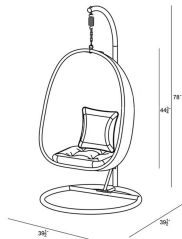

HARMONIA  
LIVING

**Nimbus 2 Piece Hanging Chair Set - Coffee Bean/Black Stand HL-NMBS-CB-2SW-ST**

## Description

Add the Nimbus 2 Piece Hanging Chair Set by Harmonia Living to your patio for a completely different seating experience. Sit back and relax on comfortable cushions while a gentle breeze sways you back and forth! This set will create the perfect space for reading a book, enjoying your favorite beverage or taking an afternoon nap. The wicker is made with durable High-Density Polyethylene (HDPE) and finished in a beautifully textured Coffee Bean color, which gives it a natural feel. Its sturdy aluminum frame, all-weather cushions and structurally reinforced seat are made to endure in any outdoor setting, rain or shine. This piece's unique hanging design and neutral color scheme make it ideal for any outdoor space, regardless of size limitations or design preferences. This set comes with 1 Basket Chair (Coffee Bean Finish) and 1 Stand (Black Finish).

## Dimensions

- Hanging Basket: 39.5"W x 22.5"D x 44.75"H (25lbs.)