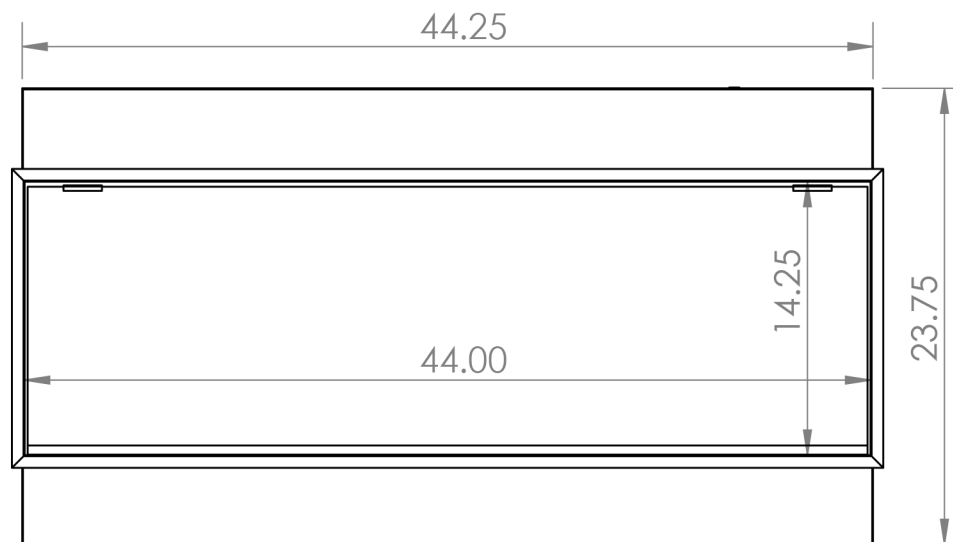

Landscape Pro Slim Series

LPS-4414

	LPS-4414
Voltz/HZ Amps	AC 120V 60Hz 14 Amps
Heater	AC 120V 1500W
Lamps	LED DC 12V
Rotor Motor	AC120V/60Hz 40mA 3.7W 18/15RPM CCW
Shipping Size	46 1/4" x 26" x 8"

Model	Viewing Area	Firebox Dimensions	Framing Dimensions
LPS-4414	43 3/4" W x 14" H	44 1/4" W x 23 3/4" H x 5 1/2" D	44 1/2" W x 24 1/8" H x 6" D