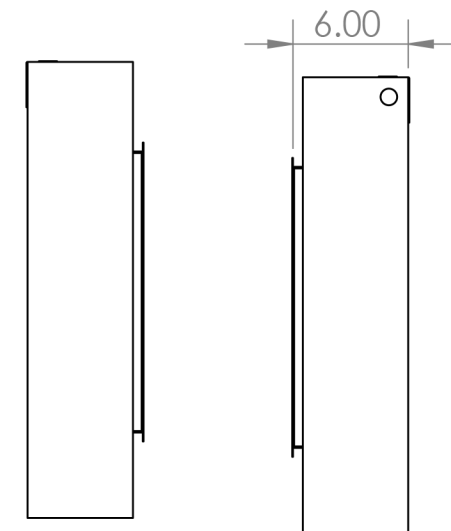

Landscape Pro Slim Series

LPS-4414

	LPS-4414
Voltz/HZ Amps	AC 120V 60Hz 14 Amps
Heater	AC 120V 1500W
Lamps	LED DC 12V
Rotor Motor	AC120V/60Hz 40mA 3.7W 18/15RPM CCW
Shipping Size	46 1/4" x 26" x 8"

Model	Viewing Area	Firebox Dimensions	Framing Dimensions
LPS-4414	43 3/4" W x 14" H	44 1/4" W x 23 3/4" H x 5 1/2" D	44 1/2" W x 24 1/8" H x 6" D