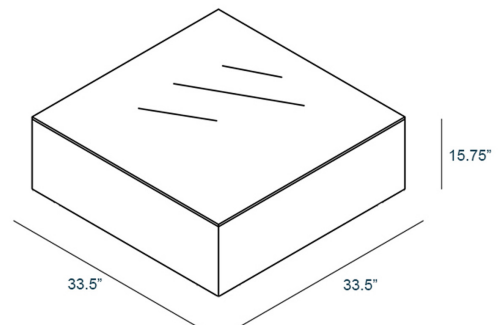

HARMONIA
LIVING

Mason Square Coffee Table - Natural HL-MAS-CT-NTL

Product Images

Description

The Mason Collection by Harmonia Living blends the best of minimalism and industrial design to create a

unique set of outdoor tables. Rendered in a lightweight, concrete composite material, the Mason Square Coffee Table embodies a 21st Century style that is both rustic and chic. Because of its simplistic, yet impactful design, you can pair this piece with a wide variety of Harmonia Living collections. Mason's timeless appeal will complement a wide range of seating styles and offers a modern accent to any outdoor living space.

Includes

- 1x Mason Square Coffee Table

Dimensions

- Coffee Table: 33.5"W x 33.5"D x 15.75"H (70lbs.)

Features

- MgO Cement composite is lightweight and resistant to moisture, cracking, chipping or abrasion.
- Fiber reinforced build gives it extra durability and strength.
- Finished in a natural, light concrete color (Natural Finish).
- Finish is resistant to fading or staining.
- Made for both indoor and outdoor use.
- Functions as both a coffee table and bold, sculptural centerpiece.
- No assembly required.