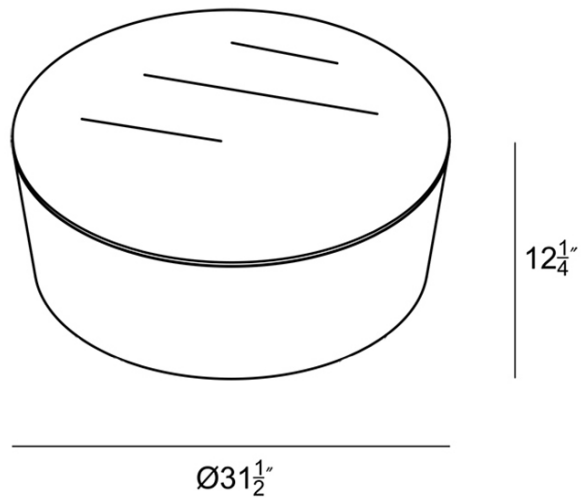

HARMONIA
LIVING

Mason Round Coffee Table - Natural HL-MAS-RCT-NTL

Product Images

Description

The Mason Collection by Harmonia Living blends the best of minimalism and industrial design to create a unique set of outdoor tables. Rendered in a lightweight, concrete composite material, the Mason Round Coffee Table embodies a 21st Century style that is both rustic and chic. Because of its simplistic, yet impactful design, you can pair this piece with a wide variety of Harmonia Living collections. Mason's timeless appeal will complement a wide range of seating styles and offers a modern accent to any outdoor living space.

Includes

- 1x Mason Round Coffee Table

Dimensions

- Coffee Table: 31.5"W x 31.5"D x 12.5"H (50lbs.)

Features

- MgO Cement composite is lightweight and resistant to moisture, cracking, chipping or abrasion.
- Fiber reinforced build gives it extra durability and strength.
- Finished in a natural, light concrete color (Natural Finish).
- Finish is resistant to fading or staining.
- Made for both indoor and outdoor use.
- Functions as both a coffee table and bold, sculptural centerpiece.
- No assembly required.