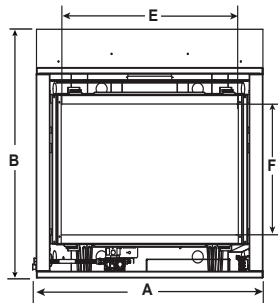

IntelliFire™ Touch Ignition System

The most advanced and intuitive IntelliFire system, making operating your fireplace simple, smart and safe. Select the wireless wall switch or touchscreen remote for the solution that fits your life.

Direct Vent Technology

Direct vent fireplaces remove 100% of combustion exhaust and odors from your space. These sealed fireplaces provide optimal heat, conserve energy and ensure clean indoor air quality.

TECHNICAL SPECIFICATIONS

MODEL	FRONT WIDTH (A)		HEIGHT (B)		DEPTH (C)		REAR WIDTH (D)		GLASS SIZE (E X F)	BTU/HR INPUT
	ACTUAL	FRAMING	ACTUAL	FRAMING	ACTUAL	FRAMING	ACTUAL	FRAMING		
MERID36	41" (1041mm)	42" (1067mm)	40-7/8" (1038mm)	40-1/8" (1019mm)	21" (533mm)	22" (559mm)	28-1/2" (724mm)	42" (1067mm)	32" x 21-9/16" (813mm x 548mm)	30,000 (NG) / 29,000 (LP)
MERID42	48" (1219mm)	49" (1245mm)	42-7/8" (1089mm)	42-1/8" (1070mm)	21" (533mm)	22" (559mm)	35-1/2" (902mm)	49" (1245mm)	39" x 23-5/8" (991mm x 600mm)	35,000 (NG) / 34,000 (LP)
MERIDPLA36	41" (1041mm)	42" (1067mm)	40-7/8" (1038mm)	40-1/8" (1019mm)	21" (533mm)	22" (559mm)	28-1/2" (724mm)	42" (1067mm)	32" x 21-9/16" (813mm x 548mm)	35,000 (NG) / 34,000 (LP)
MERIDPLA42	48" (1219mm)	49" (1245mm)	42-7/8" (1089mm)	42-1/8" (1070mm)	21" (533mm)	22" (559mm)	35-1/2" (902mm)	49" (1245mm)	39" x 23-5/8" (991mm x 600mm)	40,000 (NG) / 37,000 (LP)

Note: Refer to installation manual for zero clearance install guidelines.

Front View

Top View

Efficiencies

EnerGuide (CSA P.4.1-15)

EnerGuide is the official Government of Canada mark associated with the labelling and rating of the energy consumption or energy efficiency of specific products.