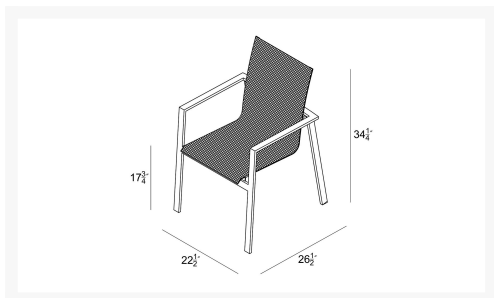

HARMONIA
LIVING

Lift Dining Arm Chair - Black/Black Sling HL-LIFT-BK-DAC-BK

Product Images

Description

A poolside seating arrangement...paired with an end table on patio or porch for afternoon conversation...surrounding a modern outdoor dining set.... However you configure the Lift Stackable Dining Chair, it's a savvy, versatile choice for your outdoor space. Dismissing both the ordinary and the extravagant, the Lift Chair's simple, chic style and Black finish fit most any palette and decor. The seat is extra comfortable thanks to soft text llene sling material and a supportive backrest. This modern patio dining chair features an aluminum frame with a protective powder coating. A floating seat design adds a hint of elegance, and interest. The chairs stack for easy storage in the off-season, so feel free to order as many as needed for your perfect patio party.

Includes

- 1x Lift Dining Arm Chair

Dimensions

- Dining Chair: 22.5"W x 26.5"D x 34.25"H (6lbs.)
- Seat Height: 17.75
- Back Height (Seat to Top): 16.5
- Arm Height: 25.25

Features

- Rust proof, fully welded powder coated aluminum frames.
- Comfortable, quick-drying Black Finish sling fabric.
- Stackable design makes storage and transportation easy.
- Pairs well with the Staple and Spread table collections.
- No assembly required.