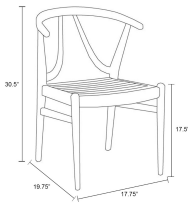

HARMONIA
LIVING

Holland Dining Chair - Canvas Charcoal HL-HND-TK-DSC-CC

Product Images

Description

The Holland Dining Chair by Harmonia Living features a clean, minimalist design that will add warmth and style to your outdoor dining experience. This collection offers a unique Mid-Century Modern look that is both classic and timeless. Its natural wood finish will create a relaxing atmosphere, while its distinctive, angled legs and bold curves will add contemporary flair to your favorite outdoor space. The chair is made with Grade A plantation harvested teak, which is ideal for frequent use outdoors. Each Holland piece is made to compliment the next, creating a complete outdoor experience.

Includes

- 1x Holland Dining Chair
- 1x Sylvan Dining Arm Chair Cushion

Dimensions

- Dining Chair: 17.75"W x 19.75"D x 30.5"H (15lbs.)
- Seat Height (No Cushion): 17.5
- Seat Height (With Cushion): 19.75
- Back Height (Seat to Top): 10.75
- Arm Height: 28.25