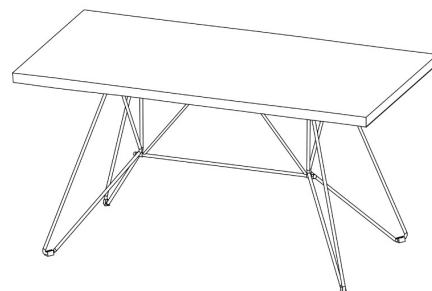

HARMONIA
LIVING

Hairpin Rectangular Dining Table HL-HPIN-MW-RCDT-MW

Product Images

Description

Designed to comfortably seat up to 8 people, the Hairpin Rectangular Dining Table by Harmonia Living will bring a modern, minimalist flare to your next outdoor gathering. Its unique leg design, crisp edges and slim profile will inspire conversation, while sturdy, all-weather construction ensures lasting performance across the seasons. Its sturdy steel frame comes in a beautiful White Finish and is built to endure in any outdoor setting, rain or shine, sun or shade!

Includes

- 1x Hairpin Rectangular Dining Table

Dimensions

- Dining Table: 55.25"W x 31.5"D x 28.75"H
- Under Table Height: 27.75

Features

- Frame Finish: Matte White
- Tabletop Finish: Matte White
- Country Of Origin: Indonesia
- Assembly Required: Yes
- Powder-coated steel frame is lightweight, durable and corrosion resistant.
- Some assembly required.