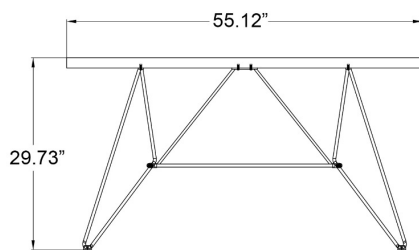

HARMONIA
LIVING

Hairpin Rectangular Dining Table HL-HPIN-MW-RCDT-MW

Product Images

Description

Designed to comfortably seat up to 8 people, the Hairpin Rectangular Dining Table by Harmonia Living will bring a modern, minimalist flare to your next outdoor gathering. Its unique leg design, crisp edges and slim profile will inspire conversation, while sturdy, all-weather construction ensures lasting performance across the seasons. Its sturdy steel frame comes in a beautiful White Finish and is built to endure in any outdoor setting, rain or shine, sun or shade!

Includes

- 1x Hairpin Rectangular Dining Table

Dimensions

- Dining Table: 55.25"W x 31.5"D x 28.75"H
- Under Table Height: 27.75

Features

- Frame Finish: Matte White
- Tabletop Finish: Matte White
- Country Of Origin: Indonesia
- Assembly Required: Yes
- Powder-coated steel frame is lightweight, durable and corrosion resistant.
- Some assembly required.