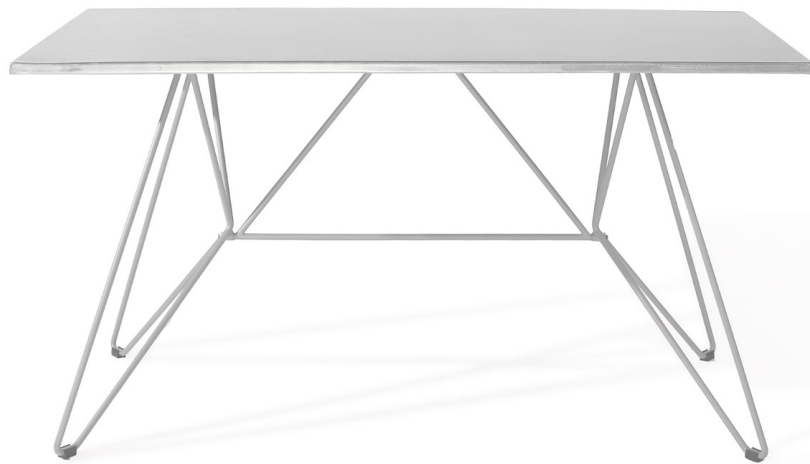

HARMONIA
LIVING

Hairpin Rectangular Dining Table HL-HPIN-MW-RCDT-MW

Product Images

Description

Designed to comfortably seat up to 8 people, the Hairpin Rectangular Dining Table by Harmonia Living will bring a modern, minimalist flare to your next outdoor gathering. Its unique leg design, crisp edges and slim profile will inspire conversation, while sturdy, all-weather construction ensures lasting performance across the seasons. Its sturdy steel frame comes in a beautiful White Finish and is built to endure in any outdoor setting, rain or shine, sun or shade!

Includes

- 1x Hairpin Rectangular Dining Table

Dimensions

- Dining Table: 55.25"W x 31.5"D x 28.75"H
- Under Table Height: 27.75

Features

- Frame Finish: Matte White
- Tabletop Finish: Matte White
- Country Of Origin: Indonesia
- Assembly Required: Yes
- Powder-coated steel frame is lightweight, durable and corrosion resistant.
- Some assembly required.