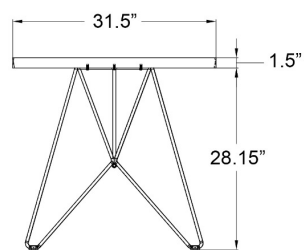

HARMONIA
LIVING

Hairpin Rectangular Dining Table HL-HPIN-MW-RCDT-MW

Product Images

Description

Designed to comfortably seat up to 8 people, the Hairpin Rectangular Dining Table by Harmonia Living will bring a modern, minimalist flare to your next outdoor gathering. Its unique leg design, crisp edges and slim profile will inspire conversation, while sturdy, all-weather construction ensures lasting performance across the seasons. Its sturdy steel frame comes in a beautiful White Finish and is built to endure in any outdoor setting, rain or shine, sun or shade!

Includes

- 1x Hairpin Rectangular Dining Table

Dimensions

- Dining Table: 55.25"W x 31.5"D x 28.75"H
- Under Table Height: 27.75

Features

- Frame Finish: Matte White
- Tabletop Finish: Matte White
- Country Of Origin: Indonesia
- Assembly Required: Yes
- Powder-coated steel frame is lightweight, durable and corrosion resistant.
- Some assembly required.