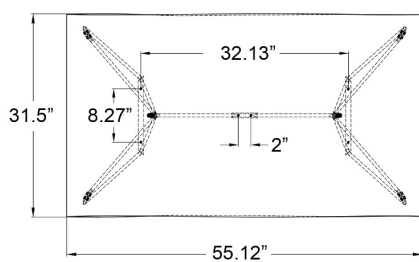

HARMONIA
LIVING

Hairpin Rectangular Dining Table HL-HPIN-MW-RCDT-MW

Product Images

Description

Designed to comfortably seat up to 8 people, the Hairpin Rectangular Dining Table by Harmonia Living will bring a modern, minimalist flare to your next outdoor gathering. Its unique leg design, crisp edges and slim profile will inspire conversation, while sturdy, all-weather construction ensures lasting performance across the seasons. Its sturdy steel frame comes in a beautiful White Finish and is built to endure in any outdoor setting, rain or shine, sun or shade!

Includes

- 1x Hairpin Rectangular Dining Table

Dimensions

- Dining Table: 55.25"W x 31.5"D x 28.75"H
- Under Table Height: 27.75

Features

- Frame Finish: Matte White
- Tabletop Finish: Matte White
- Country Of Origin: Indonesia
- Assembly Required: Yes
- Powder-coated steel frame is lightweight, durable and corrosion resistant.
- Some assembly required.