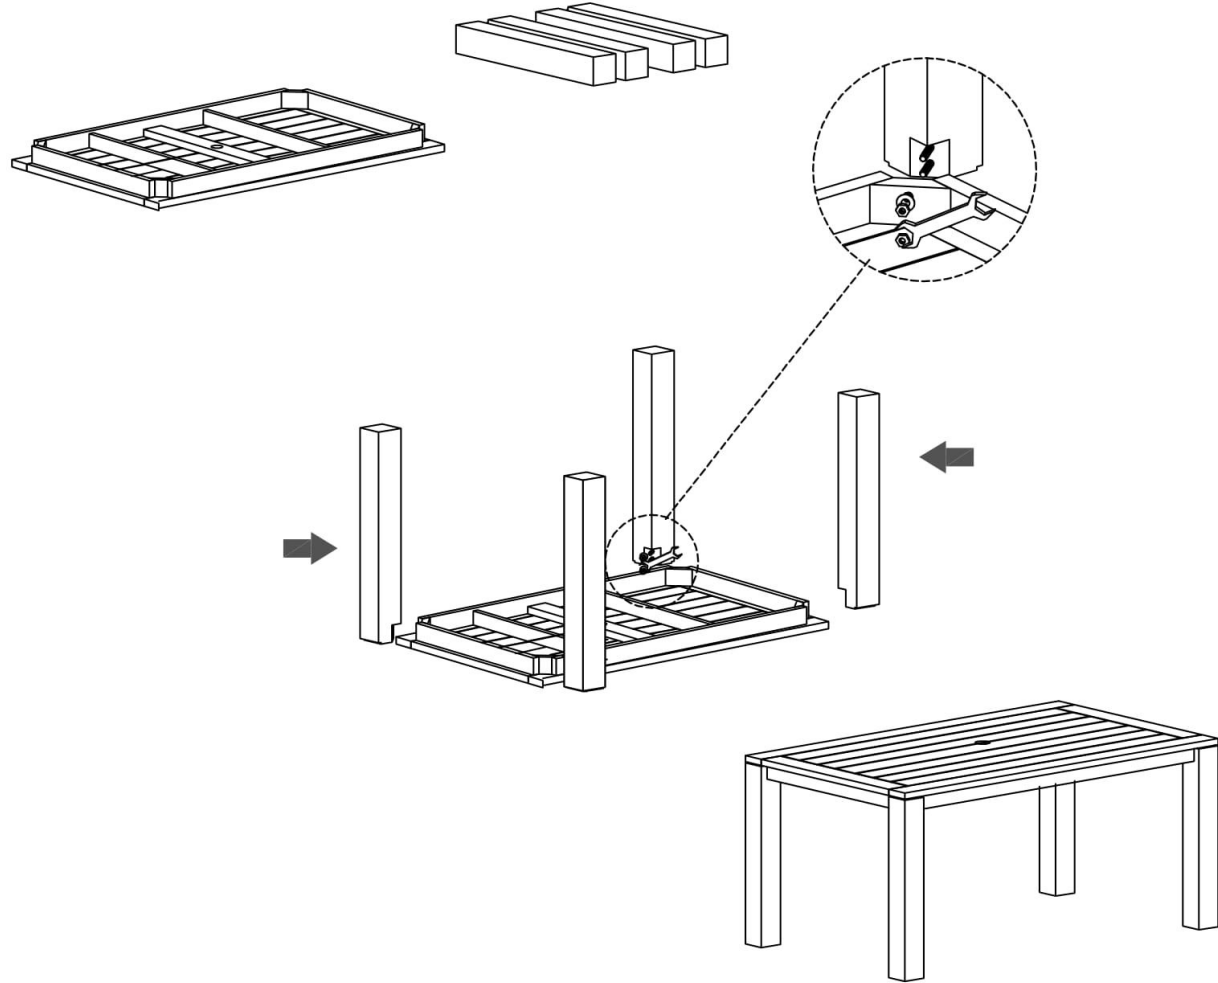

PART LIST

HARDWARE LIST

HARMONIA
LIVING

SKU :

HL-CLSC-TK-6RCDT

PRODUCT NAME :

Classic Teak 6-Seater Rectangular
Dining Table