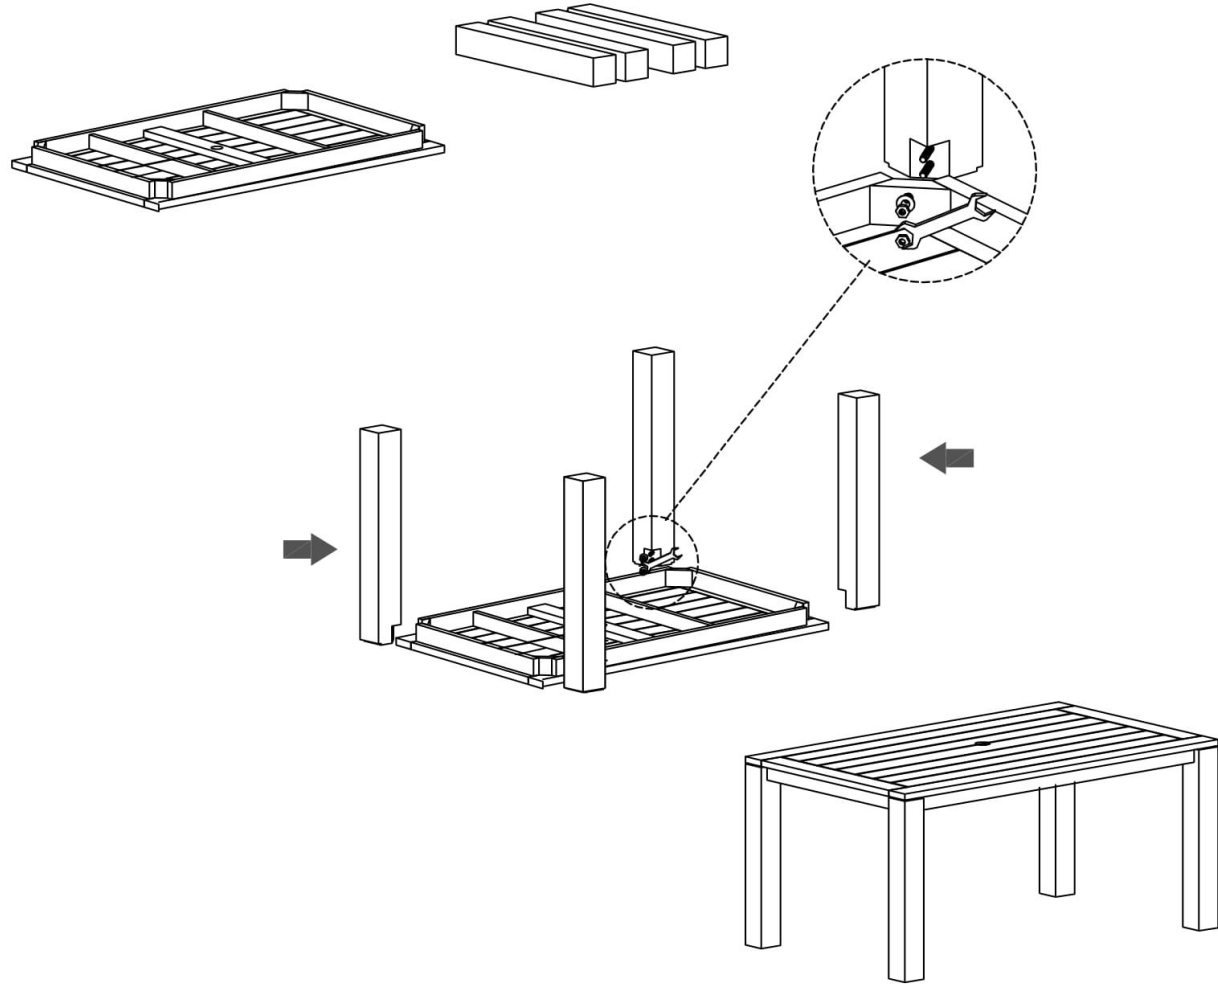

PART LIST

HARDWARE LIST

HARMONIA
LIVING

SKU :

HL-CLSC-TK-6RCDT

PRODUCT NAME :

Classic Teak 6-Seater Rectangular
Dining Table