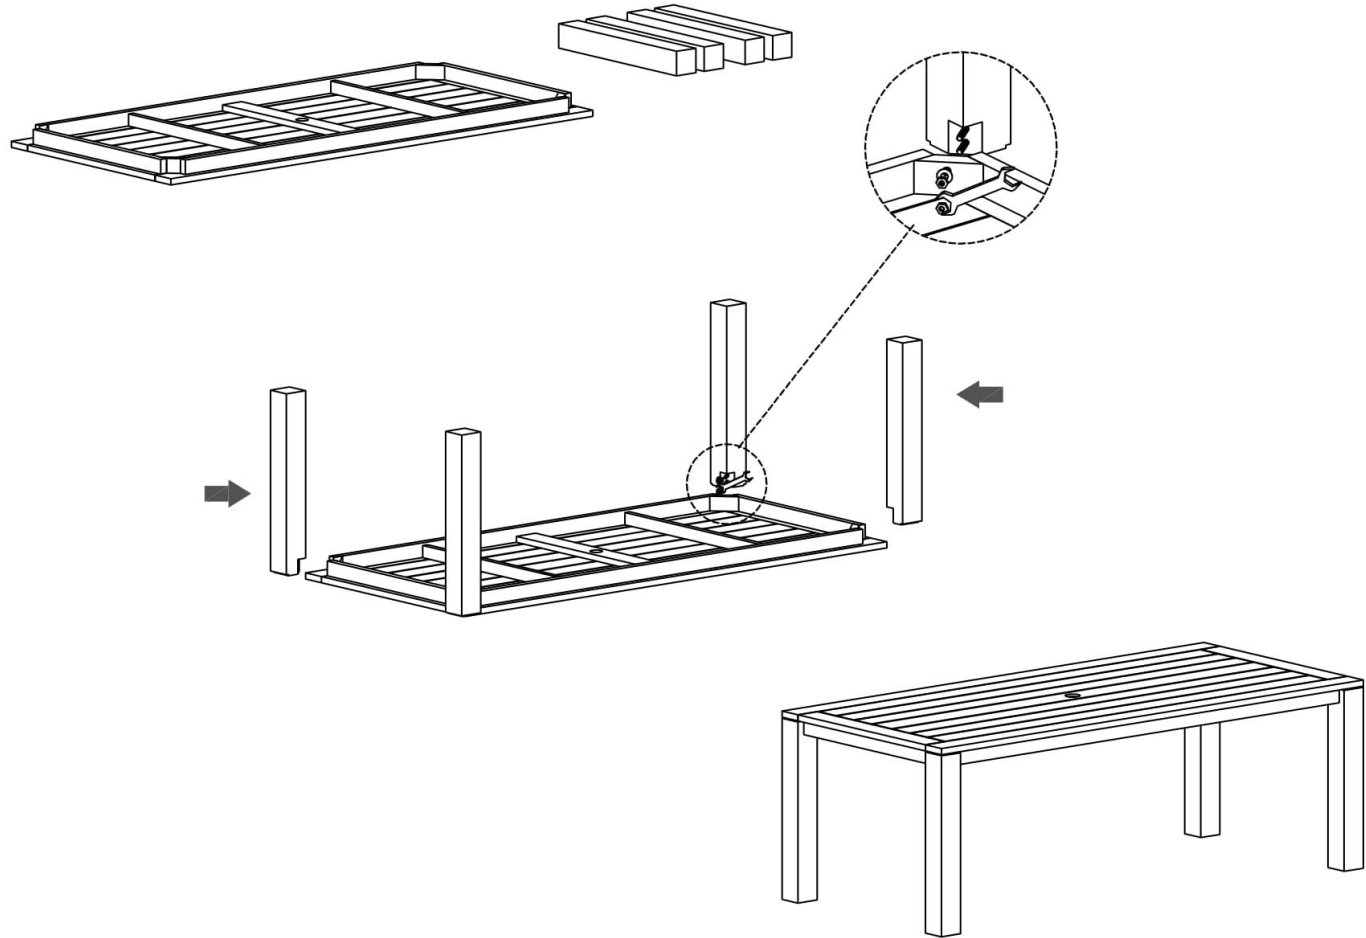

PART LIST

HARDWARE LIST

HARMONIA  
LIVING

SKU :

HL-CLSC-TK-8RCDT

PRODUCT NAME :

Classic Teak 8-Seater  
Rectangular Dining Table