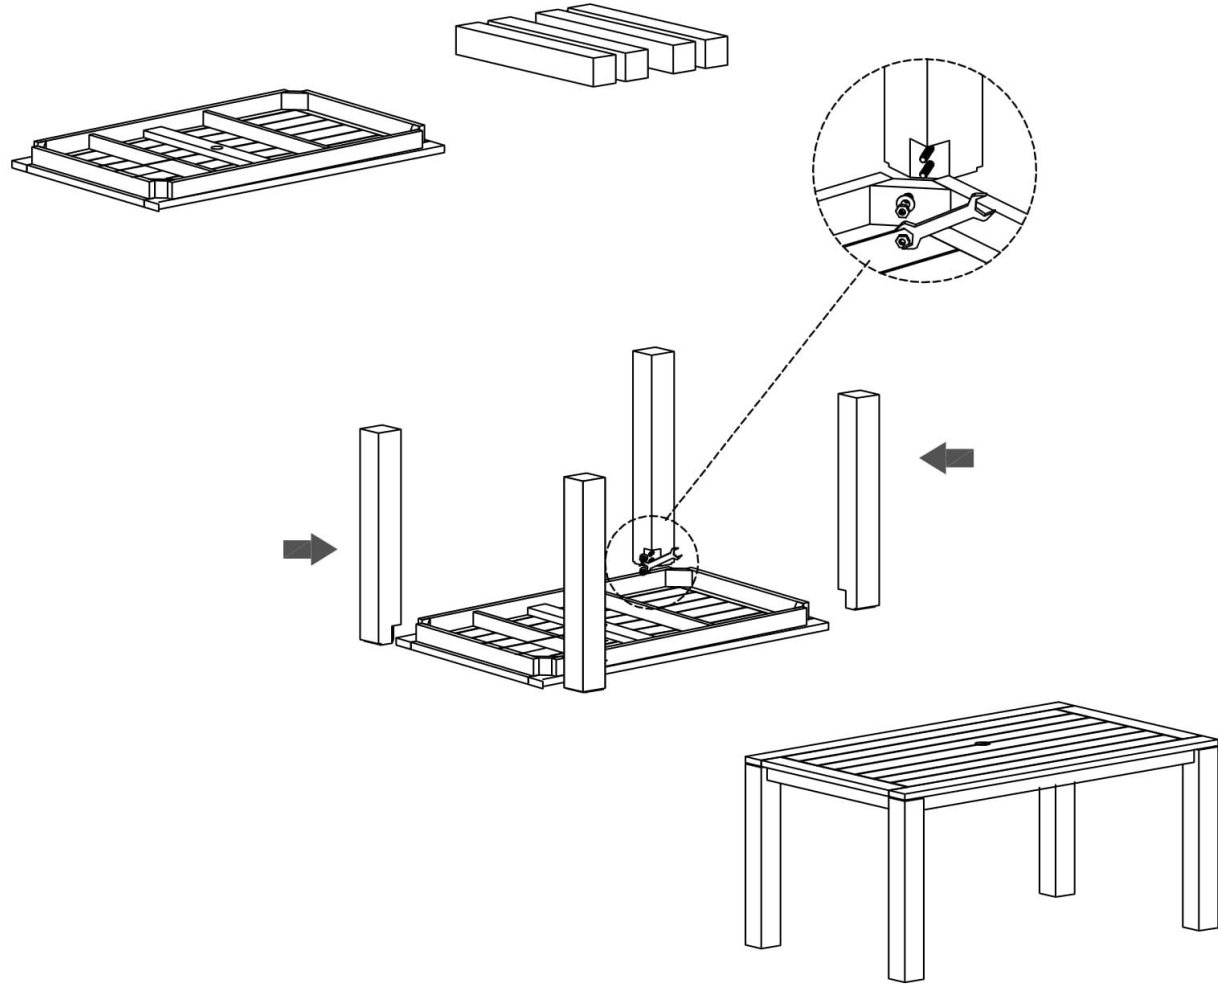

PART LIST

HARDWARE LIST

HARMONIA  
LIVING

SKU :

HL-CLSC-TK-6RCDT

PRODUCT NAME :

Classic Teak 6-Seater Rectangular  
Dining Table