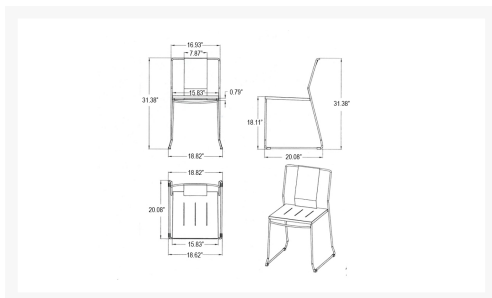

HARMONIA
LIVING

Frank Dining Side Chair - Matte Coal HL-FR-DSC-MC

Product Images

Description

It doesn't get cooler than Frank to add some heat to your outdoor living space. Chic and sleek, The Frank Stackable Dining Chair by Harmonia Living always brings the party! Born from a stout fully welded steel frame, we then apply an automotive style Electrophoretically Deposited Primer (EDP) undercoat designed to protect the frame from corrosion. A durable non-gloss powder coat finishes the job. A touch of Midcentury Palm Springs style in durable indoor-outdoor friendly materials. Frank also plays well with others - especially our Betty Bistro Table! Frank and Betty make a great pair for your next gathering.

Includes

- 1x Frank Dining Side Chair

Dimensions

- Dining Chair: 18.75"W x 20"D x 31.5"H (16lbs.)
- Seat Height: 18.5
- Back Height (Seat to Top): 13

Features

- Frame Finish: Matte Coal
- Seat/Back Finish: Matte Coal
- Country Of Origin: China
- Assembly Required: No
- Automotive style Electrophoretically Deposited Primer (EDP) undercoat
- Fully Welded Steel Frame
- Vibrant Non-Gloss Powder coat Finish
- Stackable for efficient storage
- Commercial Grade
- No cushion or assembly required
- Industrial Design
- Outdoor and Indoor Use