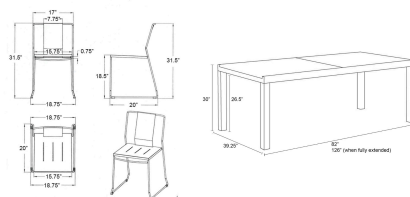

HARMONIA
LIVING

Frank 9 Piece Extendable Dining Set - Matte Coal HL-FR-9EDS-SPWTC-MC

Product Images