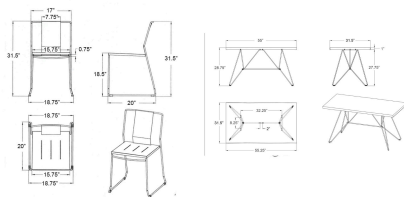

HARMONIA
LIVING

Frank 7 Piece Dining Set - Matte Coal HL-FR-7DS-HPIN-MC

Product Images