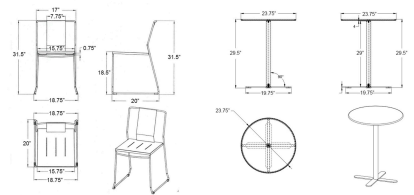

HARMONIA
LIVING

Frank 3 Piece Dining Set - Matte Coal - Matte Coal HL-FR-3DS-BETMC-MC

Product Images