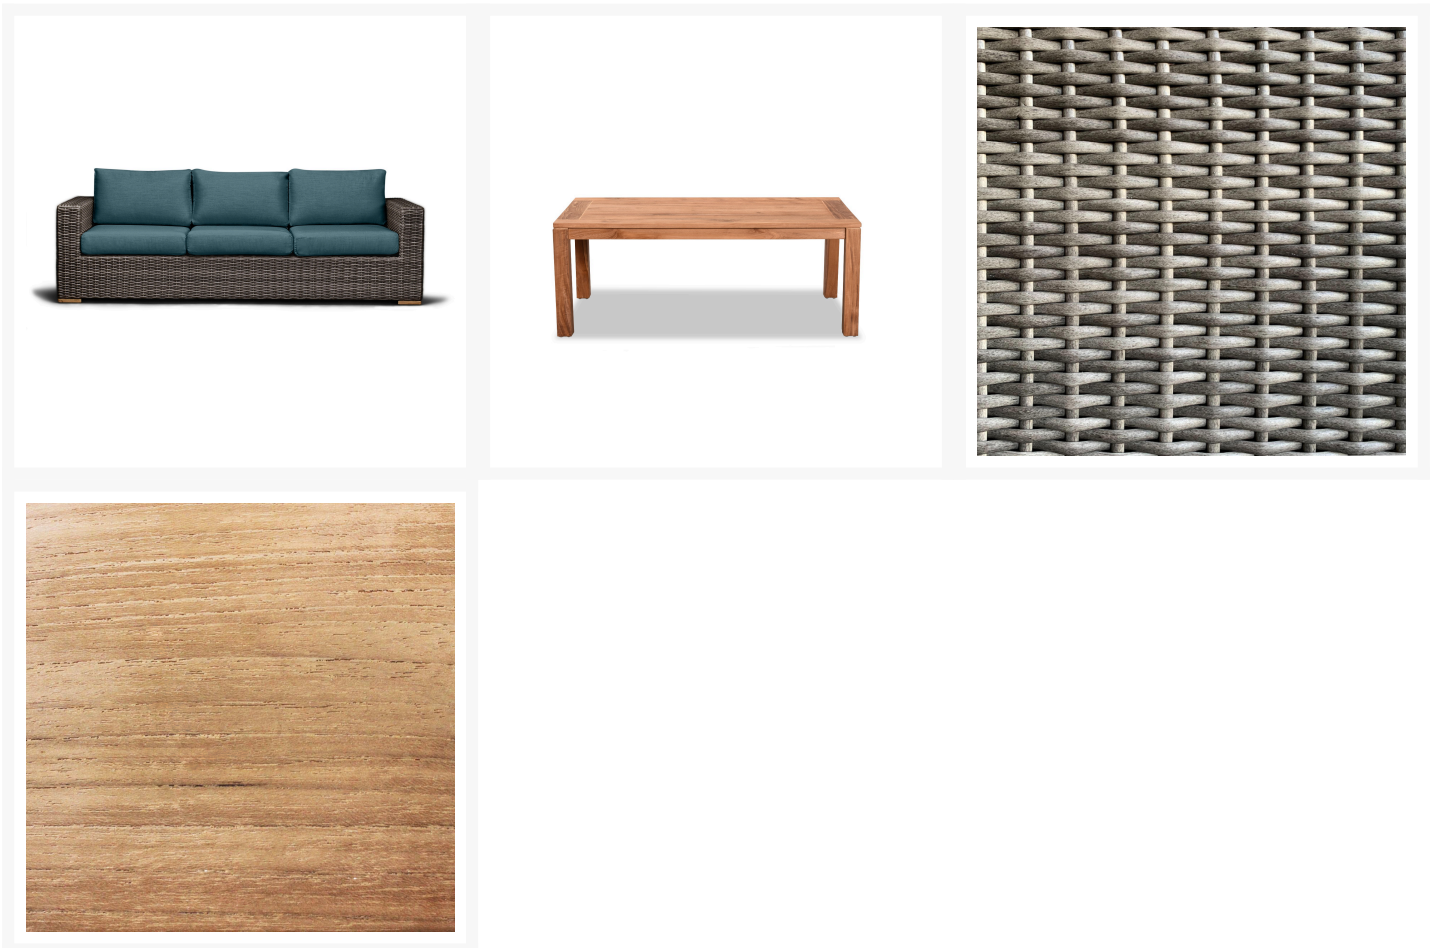

HARMONIA
LIVING

Dune Teak 4 Piece Sofa Club Chair Set - Cast Lagoon HL-DUNTK-DW-4SCCS-CL

Product Images

Description

Bring comfort and elegance to your patio with the Dune Teak 4 Piece Sofa Club Chair Set by Harmonia Living. The Dune Collection features a clean, simple build that will add modern style to your outdoor lounging experience. This set's high arms, teak highlights and beautiful wicker give it a unique visual appeal, while sturdy, all-weather construction ensures lasting performance across the seasons. The wicker is made with durable High-Density Polyethylene (HDPE) and finished in a beautifully textured Driftwood color, which gives it a natural feel. Its sturdy aluminum frames, triple reinforced seats and fade resistant cushions are made to endure in any outdoor setting, rain or shine. The table is made with recycled, reclaimed teak wood, which is ideal for frequent use outdoors. If you wish to order this set through Harmonia Living's Quick Ship program, make sure to select a Quick Ship (QS) fabric before checkout! This set comes with 2 Club Chairs, 1 Sofa and 1 Teak Rectangular Coffee Table, perfect for your patio or outdoor lounge.