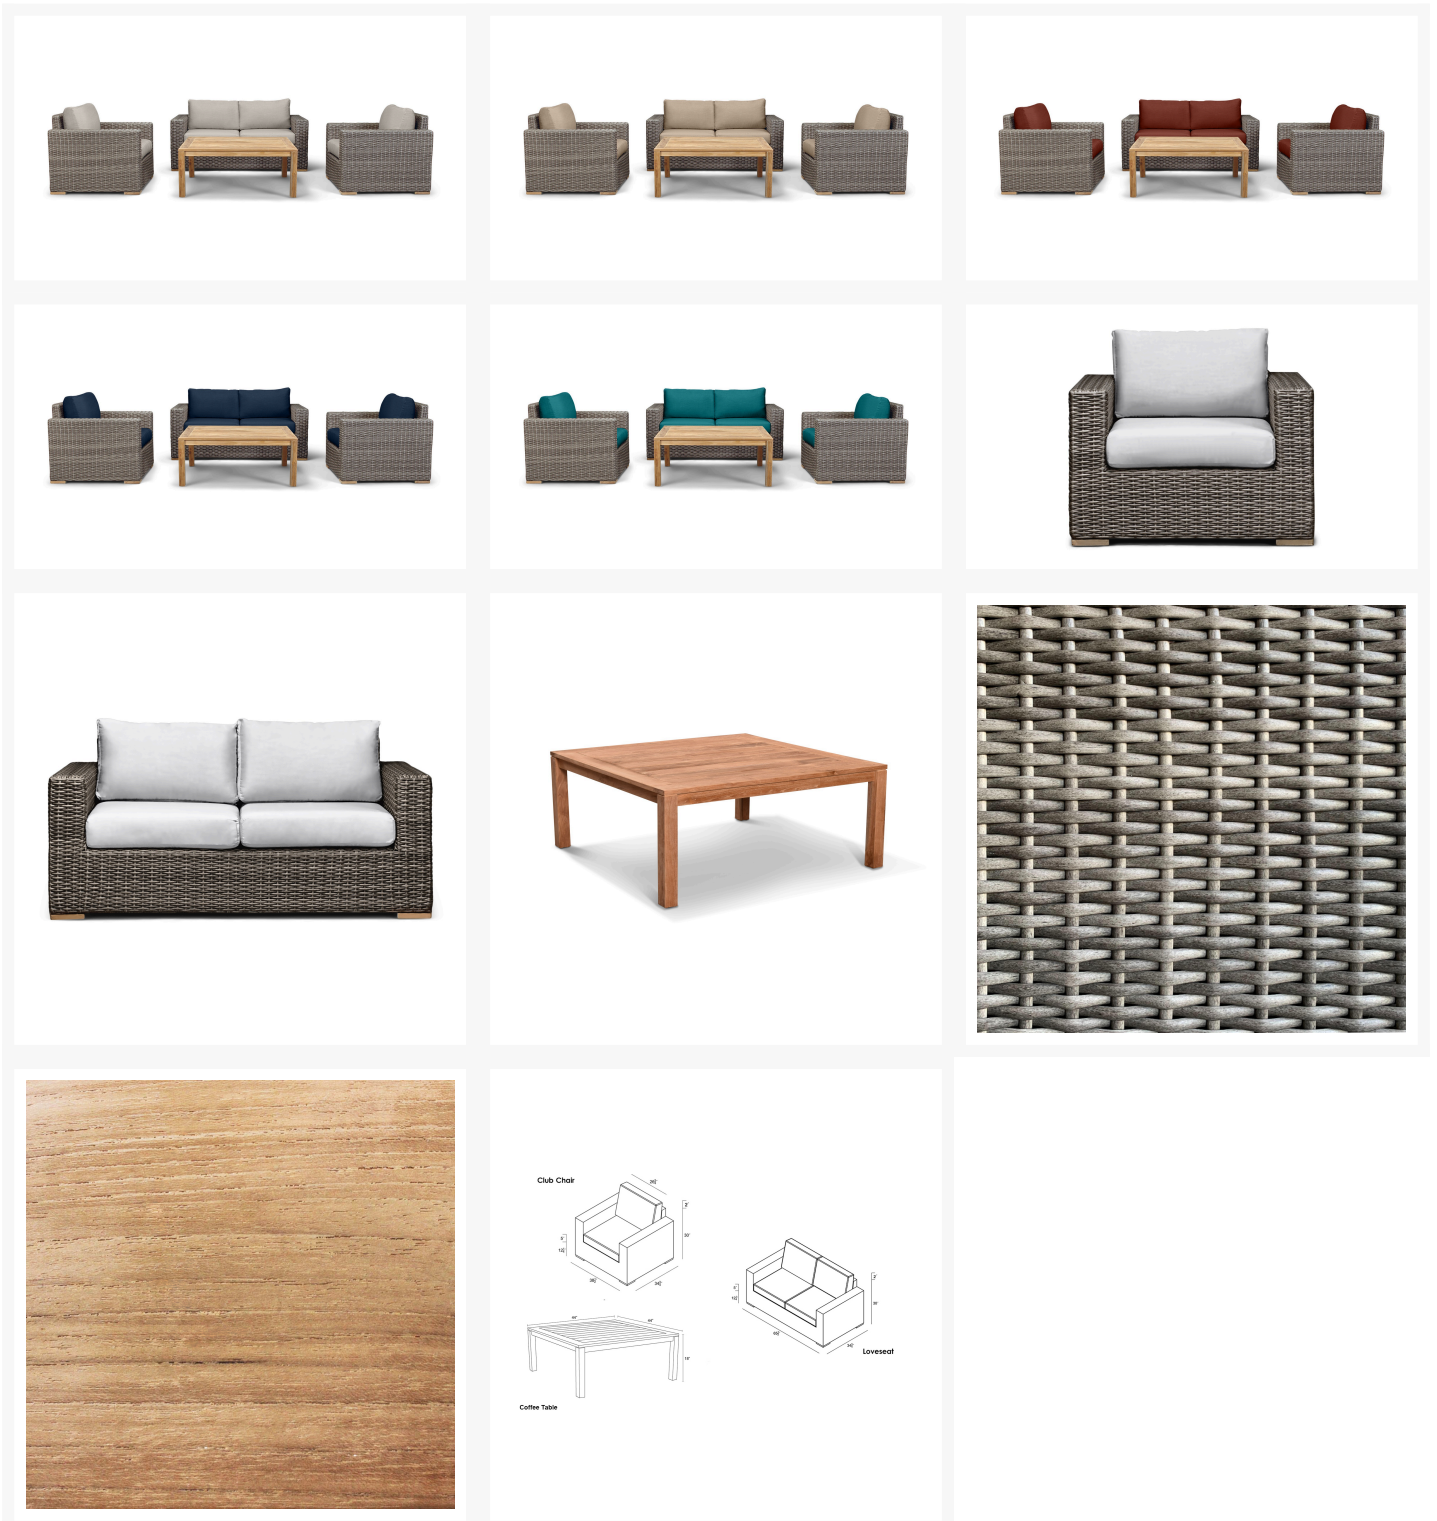

HARMONIA
LIVING

Dune Teak 4 Piece Loveseat Set HL-DUNTK-DW-4LSS

Product Images

Description

Bring comfort and elegance to your patio with the Dune Teak 4 Piece Loveseat Set by Harmonia Living. The Dune Collection features a clean, simple build that will add modern style to your outdoor lounging experience. This set's high arms, teak highlights and beautiful wicker give it a unique visual appeal, while sturdy, all-weather construction ensures lasting performance across the seasons. The wicker is made with durable High-Density Polyethylene (HDPE) and finished in a beautifully textured Driftwood color, which gives it a natural feel. Its sturdy aluminum frames, triple reinforced seats and fade resistant cushions are made to endure in any outdoor setting, rain or shine. The table is made with recycled, reclaimed teak wood, which is

ideal for frequent use outdoors. If you wish to order this set through Harmonia Living's Quick Ship program, make sure to select a Quick Ship (QS) fabric before checkout! This set comes with 2 Club Chairs, 1 Loveseat and 1 Classic Teak Square Coffee Table, perfect for your patio or outdoor lounge.

Features

- Frame Finish: Driftwood
- Seat/Back Finish: Driftwood
- Table Finish: Teak
- Tabletop Finish: Teak
- Country Of Origin: Country of Origin: China
- Assembly Required:
- High-Density Polyethylene (HDPE) Wicker (Driftwood Finish) is all-weather, recyclable and resistant to fading or cracking.
- Thick gauge, powder-coated aluminum frames are lightweight, durable and corrosion resistant.
- Seat frames are triple reinforced for lasting durability.
- Cushions are made with quick-drying Polyurethane foam and wrapped in Dacron, which wicks away moisture
- Available in Sunbrella fabric, which is distinctive, fade resistant and easy to clean
- Cushion cover comes with a zipper for easy removal
- Teak table and feet are resistant to light, heat, moisture and pests
- Includes plastic feet glides to help protect your deck or patio.