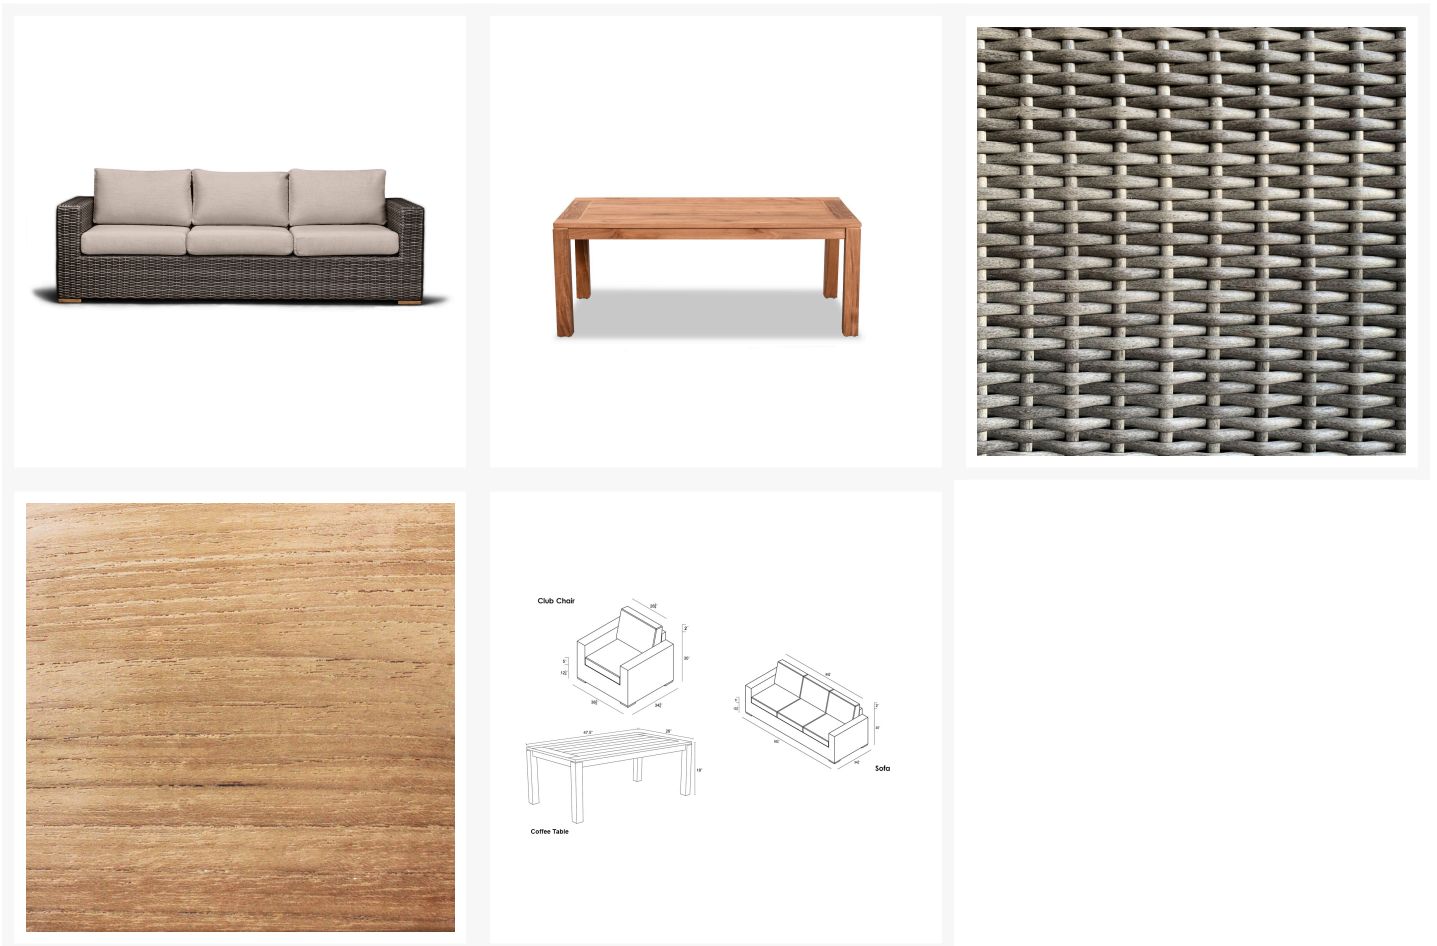

HARMONIA
LIVING

Dune Teak 3 Piece Sofa Set - Canvas Flax HL-DUNTK-DW-3SS-CF

Product Images

Description

Bring comfort and elegance to your patio with the Dune Teak 3 Piece Sofa Set by Harmonia Living. The Dune Collection features a clean, simple build that will add modern style to your outdoor lounging experience. This set's high arms, teak highlights and beautiful wicker give it a unique visual appeal, while sturdy, all-weather construction ensures lasting performance across the seasons. The wicker is made with durable High-Density Polyethylene (HDPE) and finished in a beautifully textured Driftwood color, which gives it a natural feel. Its sturdy aluminum frames, triple reinforced seats and fade resistant cushions are made to endure in any outdoor setting, rain or shine. The table is made with recycled, reclaimed teak wood, which is ideal for frequent use outdoors. If you wish to order this set through Harmonia Living's Quick Ship program, make sure to select a Quick Ship (QS) fabric before checkout! This set comes with 1 Club Chair, 1 Sofa and 1 Teak Rectangular Coffee Table, perfect for your patio or outdoor lounge.

Includes

- 1x Dune Sofa
- 1x Dune Club Chair
- 1x Classic Teak Rectangular Coffee Table

Dimensions

- Sofa: 92.25"W x 34.75"D x 32"H (71lbs.)
- Seat Height (No Cushion): 12.25
- Seat Height (With Cushion): 17.25