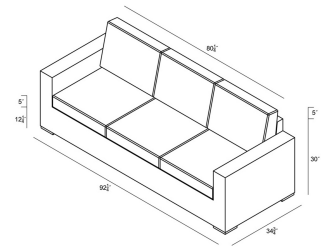

HARMONIA
LIVING

Dune Sofa - Canvas Charcoal HL-DUNE-DW-S-CC

Product Images