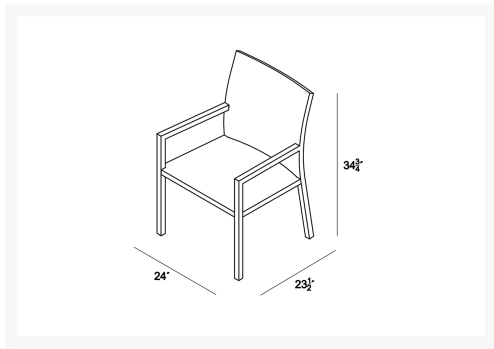

HARMONIA
LIVING

Dune Dining Arm Chair - Canvas Charcoal HL-DUNE-DW-DAC-CC

Product Images

Description

The Dune Collection by Harmonia Living features a clean, simple build that will add modern style to your outdoor dining experience. This piece's high arms, beautiful wicker and extra-plush cushions give it a unique visual appeal, while sturdy, all-weather construction ensures lasting performance across the seasons. The wicker is made with durable High-Density Polyethylene (HDPE) and finished in a beautifully textured Driftwood color, which gives it a natural feel. Its sturdy aluminum frame, double reinforced seat and fade resistant cushion are made to endure in any outdoor setting, rain or shine. If you wish to order this piece through Harmonia Living's Quick Ship program, make sure to select a Quick Ship (QS) fabric before checkout! All cushions are made in the USA from Sunbrella, Outdura, and Revolution performance fabrics which carry a 5 year fade warranty.

Includes

- 1x Dune Dining Arm Chair
- 1x Arden/Dune Dining Arm Chair Cushion

Dimensions

- Dining Chair: 24"W x 23.5"D x 34.75"H (16lbs.)
- Seat Height (No Cushion): 16.5
- Seat Height (With Cushion): 19.5
- Back Height (Seat to Top): 15.25
- Arm Height: 25

Features

- High-Density Polyethylene (HDPE) Wicker (Driftwood Finish) is all-weather, recyclable and resistant to fading or cracking.
- Thick gauge, powder-coated aluminum frame is lightweight, durable and corrosion resistant.
- Seat frame is double reinforced for lasting durability.
- Includes plastic feet glides to help protect your deck or patio.
- Cushions are made in the USA with quick-drying Polyurethane foam and wrapped in Dacron, which wicks away moisture.
- Available in Sunbrella, Outdura and Revolution performance fabrics, which are distinctive, fade resistant and easy to clean.
- Cushion cover comes with a zipper for easy removal.
- A self-welt (seam piping) can be added for a tailored look.
- No assembly required.