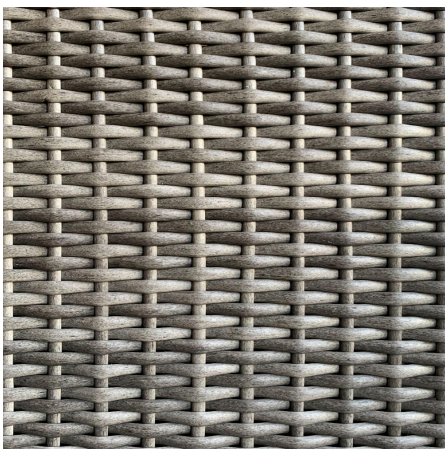

HARMONIA
LIVING

Dune Dining Arm Chair - Canvas Charcoal HL-DUNE-DW-DAC-CC

Product Images

Description

The Dune Collection by Harmonia Living features a clean, simple build that will add modern style to your outdoor dining experience. This piece's high arms, beautiful wicker and extra-plush cushions give it a unique visual appeal, while sturdy, all-weather construction ensures lasting performance across the seasons. The wicker is made with durable High-Density Polyethylene (HDPE) and finished in a beautifully textured Driftwood color, which gives it a natural feel. Its sturdy aluminum frame, double reinforced seat and fade resistant cushion are made to endure in any outdoor setting, rain or shine. If you wish to order this piece through Harmonia Living's Quick Ship program, make sure to select a Quick Ship (QS) fabric before checkout! All cushions are made in the USA from Sunbrella, Outdura, and Revolution performance fabrics which carry a 5 year fade warranty.

Includes

- 1x Dune Dining Arm Chair
- 1x Arden/Dune Dining Arm Chair Cushion

Dimensions

- Dining Chair: 24"W x 23.5"D x 34.75"H (16lbs.)
- Seat Height (No Cushion): 16.5
- Seat Height (With Cushion): 19.5
- Back Height (Seat to Top): 15.25
- Arm Height: 25

Features

- High-Density Polyethylene (HDPE) Wicker (Driftwood Finish) is all-weather, recyclable and resistant to fading or cracking.
- Thick gauge, powder-coated aluminum frame is lightweight, durable and corrosion resistant.
- Seat frame is double reinforced for lasting durability.
- Includes plastic feet glides to help protect your deck or patio.
- Cushions are made in the USA with quick-drying Polyurethane foam and wrapped in Dacron, which wicks away moisture.
- Available in Sunbrella, Outdura and Revolution performance fabrics, which are distinctive, fade resistant and easy to clean.
- Cushion cover comes with a zipper for easy removal.
- A self-welt (seam piping) can be added for a tailored look.
- No assembly required.