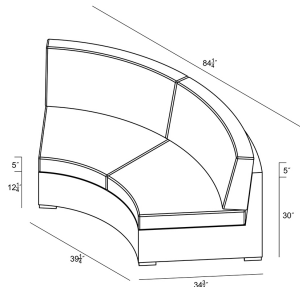

HARMONIA
LIVING

Dune Curve Loveseat - Heather Beige HL-DUNE-DW-CLS-HB

Product Images