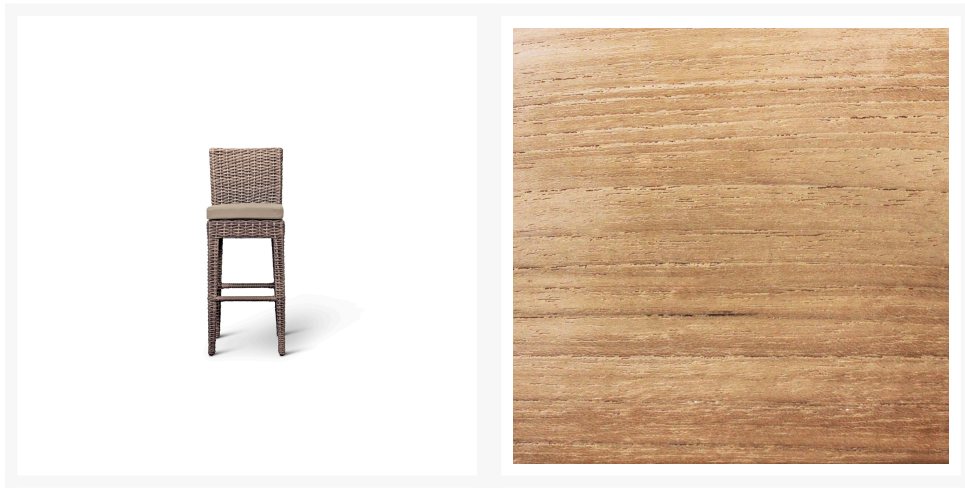

HARMONIA
LIVING

Dune Bar Chair - Heather Beige HL-DUNE-DW-BC-HB

Product Images

Description

The Dune Collection by Harmonia Living features a clean, simple build that will add modern style to your outdoor dining experience. This piece's neutral colors and beautiful wicker give it a unique visual appeal, while sturdy, all-weather construction ensures lasting performance across the seasons. The wicker is made with durable High-Density Polyethylene (HDPE) and finished in a beautifully textured Driftwood color, which gives it a natural feel. Its sturdy aluminum frame and double reinforced seat are made to endure in any outdoor setting, rain or shine.

Includes

- 1x Dune Bar Chair
- 1x Bar Chair Cushion

Dimensions

- Bar Chair: 16.5"W x 20.5"D x 43.25"H (15lbs.)
- Seat Height (No Cushion): 28.75
- Seat Height (With Cushion): 32
- Back Height (Seat to Top): 11.75

Features

- High-Density Polyethylene (HDPE) Wicker (Driftwood Finish) is all-weather, recyclable and resistant to fading or cracking.
- Thick gauge, powder-coated aluminum frame is lightweight, durable and corrosion resistant.
- Seat frame is double reinforced for lasting durability.
- Includes plastic feet glides to help protect your deck or patio.
- Optional cushions are available in Sunbrella, Outdura and Revolution performance fabrics, which are distinctive, fade resistant and easy to clean. Cushions are made in the USA.
- Cushion cover comes with a zipper for easy removal.
- No assembly required.