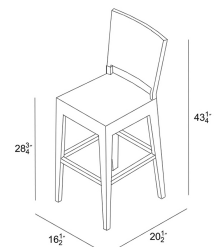

HARMONIA
LIVING

Dune Bar Chair - Heather Beige HL-DUNE-DW-BC-HB

Product Images

Description

The Dune Collection by Harmonia Living features a clean, simple build that will add modern style to your outdoor dining experience. This piece's neutral colors and beautiful wicker give it a unique visual appeal, while sturdy, all-weather construction ensures lasting performance across the seasons. The wicker is made with durable High-Density Polyethylene (HDPE) and finished in a beautifully textured Driftwood color, which gives it a natural feel. Its sturdy aluminum frame and double reinforced seat are made to endure in any outdoor setting, rain or shine.

Includes

- 1x Dune Bar Chair
- 1x Bar Chair Cushion

Dimensions

- Bar Chair: 16.5"W x 20.5"D x 43.25"H (15lbs.)
- Seat Height (No Cushion): 28.75
- Seat Height (With Cushion): 32
- Back Height (Seat to Top): 11.75