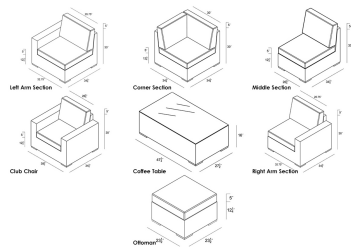

HARMONIA LIVING

Dune 8 Piece Sectional Set - Canvas Charcoal HL-DUNE-DW-8SEC-CC

Product Images