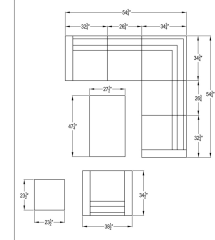

Description

Bring comfort and elegance to your patio with the Dune 8 Piece Sectional Set by Harmonia Living. The Dune Collection features a clean, simple build that will add modern style to your outdoor lounging experience. This set's high arms, teak highlights and beautiful wicker give it a unique visual appeal, while sturdy, all-weather construction ensures lasting performance across the seasons. The wicker is made with durable High-Density Polyethylene (HDPE) and finished in a beautifully textured Driftwood color, which gives it a natural feel. Its sturdy aluminum frames, triple reinforced seats and fade resistant cushions are made to endure in any outdoor setting, rain or shine. The table is topped with extra strong tempered glass, a finishing touch that is ideal for frequent cleaning and use. If you wish to order this set through Harmonia Living's Quick Ship program, make sure to select a Quick Ship (QS) fabric before checkout! This set comes with 2 Middle Sections, 1 Left Arm Section, 1 Right Arm Section, 1 Corner Section, 1 Club Chair, 1 Ottoman and 1 Rectangular Coffee Table, perfect for your patio or outdoor lounge.

Includes

- 1x Dune Corner Section
- 1x Dune Left Arm Section
- 1x Dune Right Arm Section
- 2x Dune Middle Sections
- 1x Dune Club Chair
- 1x Dune Ottoman
- 1x Dune Coffee Table

Dimensions

- Corner Section: 34.75"W x 34.75"D x 32"H (35lbs.)
- Seat Height (No Cushion): 12.25
- Seat Height (With Cushion): 17.25