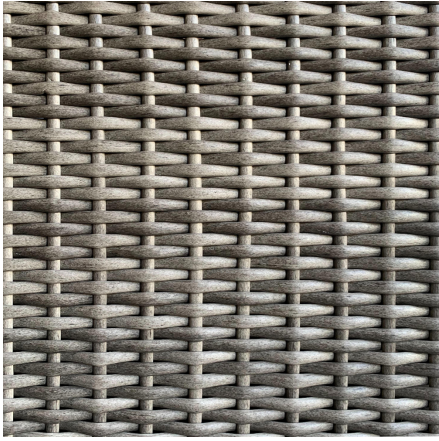

## Dune 7 Piece Curve Sectional Set - Heather Beige HL-DUNE-DW-7CSEC-HB

## Description

Create the perfect outdoor gathering hotspot with the Dune 7 Piece Eclipse Sectional Set by Harmonia Living. This collection's beautiful symmetry, teak highlights and detailed wicker give it a unique visual appeal, while sturdy, all-weather construction ensures lasting performance across the seasons. The wicker is made with durable High-Density Polyethylene (HDPE) and finished in a beautifully textured Driftwood color, which gives it a natural feel. Its sturdy aluminum frames, triple reinforced seats and fade resistant cushions are made to endure in any outdoor setting, rain or shine. The tables are topped with extra strong tempered glass, a finishing touch that is ideal for frequent use. If you wish to order this set through Harmonia Living's Quick Ship program, make sure to select a Quick Ship (QS) fabric before checkout! This set comes with 4 Curved Loveseats, 2 Wedge End Tables and 1 Round Coffee Table, perfect for standalone use or with a fire table.

## Available Color Options

- Canvas Charcoal: HL-DUNE-DW-7CSEC-CC
- Canvas Flax: HL-DUNE-DW-7CSEC-CF
- Cast Lagoon: HL-DUNE-DW-7CSEC-CL
- Canvas Natural: HL-DUNE-DW-7CSEC-CN
- Cast Silver: HL-DUNE-DW-7CSEC-CS
- Heather Beige: HL-DUNE-DW-7CSEC-HB
- Canvas Henna: HL-DUNE-DW-7CSEC-HN
- Spectrum Indigo: HL-DUNE-DW-7CSEC-IN
- Spectrum Peacock: HL-DUNE-DW-7CSEC-PC