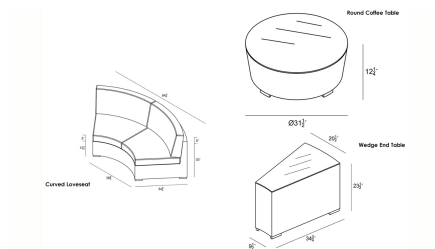

HARMONIA
LIVING

Dune 7 Piece Curve Sectional Set - Heather Beige HL-DUNE-DW-7CSEC-HB

Product Images