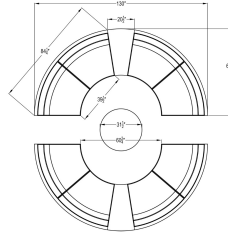

Description

Create the perfect outdoor gathering hotspot with the Dune 7 Piece Eclipse Sectional Set by Harmonia Living. This collection's beautiful symmetry, teak highlights and detailed wicker give it a unique visual appeal, while sturdy, all-weather construction ensures lasting performance across the seasons. The wicker is made with durable High-Density Polyethylene (HDPE) and finished in a beautifully textured Driftwood color, which gives it a natural feel. Its sturdy aluminum frames, triple reinforced seats and fade resistant cushions are made to endure in any outdoor setting, rain or shine. The tables are topped with extra strong tempered glass, a finishing touch that is ideal for frequent use. If you wish to order this set through Harmonia Living's Quick Ship program, make sure to select a Quick Ship (QS) fabric before checkout! This set comes with 4 Curved Loveseats, 2 Wedge End Tables and 1 Round Coffee Table, perfect for standalone use or with a fire table.

Includes

- 4x Dune Curve Loveseats
- 2x Dune Wedge End Tables
- 1x Dune Round Coffee Table

Dimensions

- Curve Loveseat: 84.25"W x 34.75"D x 32"H (72lbs.)
- Seat Height (No Cushion): 12.25
- Seat Height (With Cushion): 17.25
- Back Height (Seat to Top): 14.75
- End Table: 34.75"W x 20.5"D x 23.5"H (35lbs.)
- Coffee Table: 31.5"W x 31.5"D x 12.25"H (37lbs.)

Features

- Frame Finish: Driftwood
- Seat/Back Finish: Driftwood
- Table Finish: Driftwood
- Tabletop Finish: Clear
- Country Of Origin: Country of Origin: China
- Assembly Required:
- High-Density Polyethylene (HDPE) Wicker (Driftwood Finish) is all-weather, recyclable and resistant to