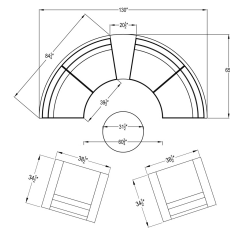

Description

Create the perfect outdoor gathering hotspot with the Dune 6 Piece Curved Sectional Set by Harmonia Living. This collection's beautiful symmetry, teak highlights and detailed wicker give it a unique visual appeal, while sturdy, all-weather construction ensures lasting performance across the seasons. The wicker is made with durable High-Density Polyethylene (HDPE) and finished in a beautifully textured Driftwood color, which gives it a natural feel. Its sturdy aluminum frames, triple reinforced seats and fade resistant cushions are made to endure in any outdoor setting, rain or shine. The tables are topped with extra strong tempered glass, a finishing touch that is ideal for frequent use. If you wish to order this set through Harmonia Living's Quick Ship program, make sure to select a Quick Ship (QS) fabric before checkout! This set comes with 2 Curved Loveseats, 1 Wedge End Table, 2 Club Chairs and 1 Round Coffee Table, perfect for standalone use or with a round fire pit.

Includes

- 2x Dune Curve Loveseats
- 2x Dune Club Chairs
- 1x Dune Round Coffee Table
- 1x Dune Wedge End Table

Dimensions

- Curve Loveseat: 84.25"W x 34.75"D x 32"H (72lbs.)
- Seat Height (No Cushion): 12.25