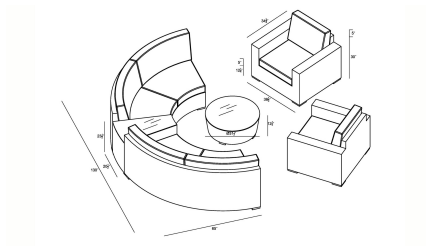

HARMONIA
LIVING

Dune 6 Piece Curve Sectional Set - Canvas Natural HL-DUNE-DW-6CSEC-CN

Product Images