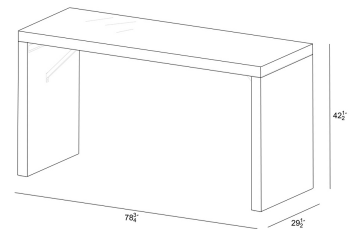

HARMONIA
LIVING

Dune 6-Seater Rectangular Bar Table HL-DUNE-DW-6BT

Product Images

Description

If you're looking for a bar height table for your outdoor dining area, the Dune 6-Seater Rectangular Bar Table by Harmonia Living is for you! This piece's teak highlights and neutral coloring give it a unique visual appeal, while sturdy, all-weather construction ensures lasting performance across the seasons. Its large table top allows you to easily seat up to 6 people comfortably. The table is made with recycled, reclaimed teak wood, which is ideal for frequent use outdoors, while a thick-gauged aluminum frame provides a stable, durable foundation for your new bar table.

Includes

- 1x Dune 6-Seater Rectangular Bar Table
- 1x Bar Table Glass Top

Dimensions

- Bar Table: 78.75"W x 29.5"D x 42.5"H (155lbs.)
- Under Table Height: 39.25

Features

- Made from sustainable Grade A plantation-harvest teak.
- When left untreated, Teak will weather to a silvery patina.
- To keep the natural wood tone of Teak, cleaning and thin layer of oil needs to be applied about once a year, depending on the environment.
- Table base is constructed with thick gauge, powder-coated aluminum frame is lightweight, durable and corrosion resistant.
- High-Density Polyethylene (HDPE) Wicker (Driftwood Finish) is all-weather, recyclable and resistant to fading or cracking.
- Includes plastic feet glides to help protect your deck or patio.
- Some assembly required.