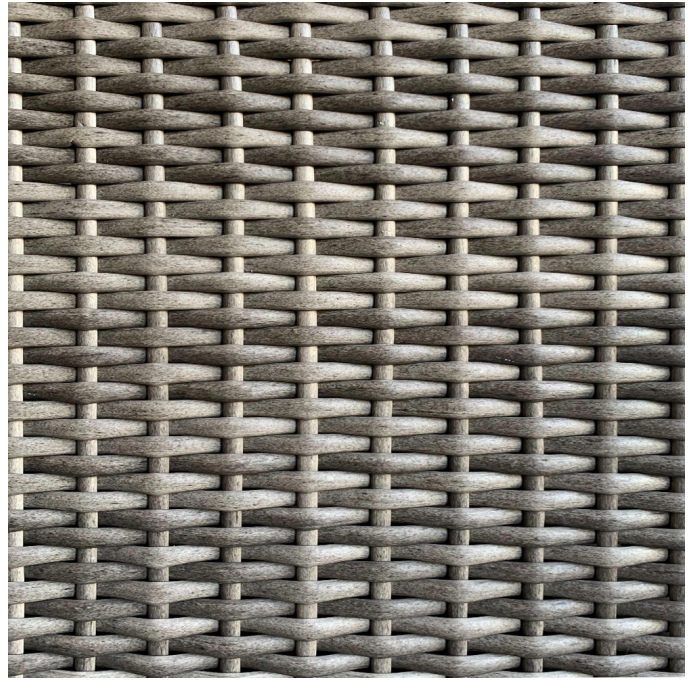

## Description

---

Bring comfort and elegance to your patio with the Dune Teak 5 Piece Dining Set by Harmonia Living. The Dune Collection features a clean, simple build that will add modern style to your outdoor dining experience. This set's clean lines, teak highlights and beautiful wicker give it a unique visual appeal, while sturdy, all-weather construction ensures lasting performance across the seasons. A large table top allows you to easily seat up to 4 people comfortably. The wicker is made with durable High-Density Polyethylene (HDPE) and finished in a beautifully textured Driftwood color, which gives it a natural feel. Its sturdy aluminum frames, double reinforced seats and fade resistant cushions are made to endure in any outdoor setting, rain or shine. The table is made with recycled, reclaimed teak wood, which is ideal for frequent use outdoors. If you wish to order this set through Harmonia Living's Quick Ship program, make sure to select a Quick Ship (QS) fabric before checkout! This set comes with 4 Dining Chairs and 1 Classic Teak Square 4-Seater Table, perfect for your patio or outdoor lounge.

## Features

- Frame Finish: Driftwood
- Seat/Back Finish: Driftwood
- Table Finish: Teak
- Tabletop Finish: Teak
- Country Of Origin: Country of Origin: Indonesia & China
- Assembly Required:
- High-Density Polyethylene (HDPE) Wicker (Driftwood Finish) is all-weather, recyclable and resistant to fading or cracking.
- Thick gauge, powder-coated aluminum frames are lightweight, durable and corrosion resistant.
- Seat frames are double reinforced for lasting durability.
- Cushions are made with quick-drying Polyurethane foam and wrapped in Dacron, which wicks away moisture
- Available in Sunbrella fabric, which is distinctive, fade resistant and easy to clean
- Cushion cover comes with a zipper for easy removal
- Teak table is resistant to light, heat, moisture and pests
- Includes plastic feet glides to help protect your deck or patio.