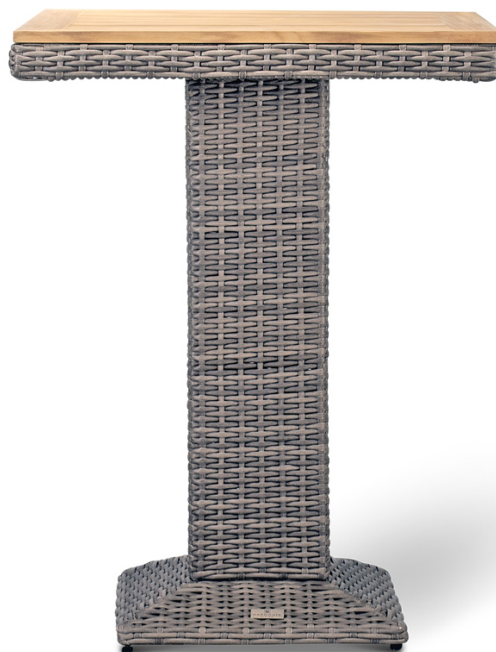

HARMONIA
LIVING

Dune 4-Seater Square Bar Table HL-DUNE-DW-4BT

Product Images

Description

If you're looking for a bar height table for your outdoor dining area, the Dune 4-Seater Square Bar Table by Harmonia Living is for you! This piece's teak highlights and neutral coloring give it a unique visual appeal, while sturdy, all-weather construction ensures lasting performance across the seasons. Its large table top allows you to easily seat up to 4 people comfortably. The table is made with recycled, reclaimed teak wood, which is ideal for frequent use outdoors, while a thick-gauged aluminum frame provides a stable, durable foundation for your new bar table.

Includes

- 1x Dune 4-Seater Square Bar Table
- 1x Bar Table Glass Top

Dimensions

- Bar Table: 31.5"W x 31.5"D x 42.75"H (60lbs.)
- Under Table Height: 42

Features

- Made from sustainable Grade A plantation-harvest teak.
- When left untreated, Teak will weather to a silvery patina.
- To keep the natural wood tone of Teak, cleaning and thin layer of oil needs to be applied about once a year, depending on the environment.
- Table base is constructed with thick gauge, powder-coated aluminum frame is lightweight, durable and corrosion resistant.
- High-Density Polyethylene (HDPE) Wicker (Driftwood Finish) is all-weather, recyclable and resistant to fading or cracking.
- Includes plastic feet glides to help protect your deck or patio.
- Some assembly required.