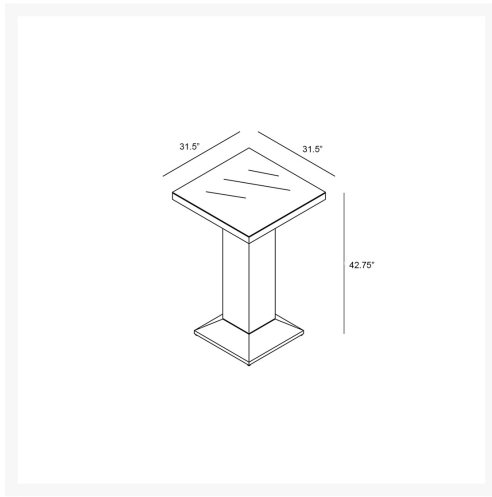

HARMONIA
LIVING

Dune 4-Seater Square Bar Table HL-DUNE-DW-4BT

Product Images

Description

If you're looking for a bar height table for your outdoor dining area, the Dune 4-Seater Square Bar Table by Harmonia Living is for you! This piece's teak highlights and neutral coloring give it a unique visual appeal, while sturdy, all-weather construction ensures lasting performance across the seasons. Its large table top allows you to easily seat up to 4 people comfortably. The table is made with recycled, reclaimed teak wood, which is ideal for frequent use outdoors, while a thick-gauged aluminum frame provides a stable, durable foundation for your new bar table.

Includes

- 1x Dune 4-Seater Square Bar Table
- 1x Bar Table Glass Top

Dimensions

- Bar Table: 31.5"W x 31.5"D x 42.75"H (60lbs.)
- Under Table Height: 42

Features

- Made from sustainable Grade A plantation-harvest teak.
- When left untreated, Teak will weather to a silvery patina.
- To keep the natural wood tone of Teak, cleaning and thin layer of oil needs to be applied about once a year, depending on the environment.
- Table base is constructed with thick gauge, powder-coated aluminum frame is lightweight, durable and corrosion resistant.
- High-Density Polyethylene (HDPE) Wicker (Driftwood Finish) is all-weather, recyclable and resistant to fading or cracking.
- Includes plastic feet glides to help protect your deck or patio.
- Some assembly required.