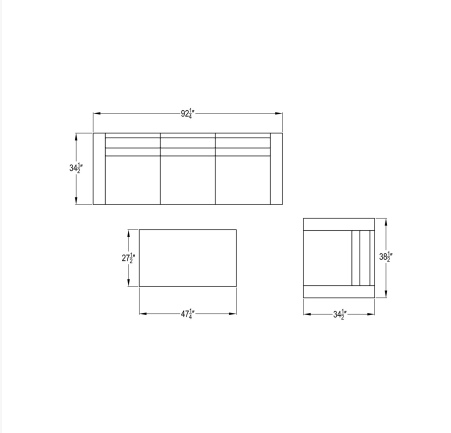

Description

Bring comfort and elegance to your patio with the Dune 3 Piece Sofa Set by Harmonia Living. The Dune Collection features a clean, simple build that will add modern style to your outdoor lounging experience. This set's high arms, teak highlights and beautiful wicker give it a unique visual appeal, while sturdy, all-weather construction ensures lasting performance across the seasons. The wicker is made with durable High-Density Polyethylene (HDPE) and finished in a beautifully textured Driftwood color, which gives it a natural feel. Its sturdy aluminum frames, triple reinforced seats and fade resistant cushions are made to endure in any outdoor setting, rain or shine. The table is topped with extra strong tempered glass, a finishing touch that is ideal for frequent cleaning and use. If you wish to order this set through Harmonia Living's Quick Ship program, make sure to select a Quick Ship (QS) fabric before checkout! This set comes with 1 Club Chair, 1 Sofa and 1 Rectangular Coffee Table, perfect for your patio or outdoor lounge.

Includes

- 1x Dune Sofa
- 1x Dune Club Chair
- 1x Dune Coffee Table

Dimensions

- Sofa: 92.25"W x 34.75"D x 32"H (71lbs.)
- Seat Height (No Cushion): 12.25
- Seat Height (With Cushion): 17.25
- Back Height (Seat to Top): 14.75
- Arm Height: 25
- Club Chair: 38.5"W x 34.75"D x 32"H (37lbs.)
- Seat Height (No Cushion): 12.25
- Seat Height (With Cushion): 17.25