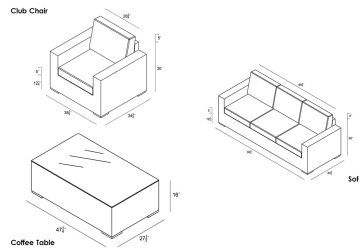

HARMONIA
LIVING

Dune 3 Piece Sofa Set - Canvas Charcoal HL-DUNE-DW-3SS-CC

Product Images