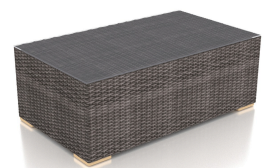

HARMONIA
LIVING

Dune 3 Piece Loveseat Set - Canvas Charcoal HL-DUNE-DW-3LSS-CC

Product Images

Description

Bring comfort and elegance to your patio with the Dune 3 Piece Loveseat Set by Harmonia Living. The Dune Collection features a clean, simple build that will add modern style to your outdoor lounging experience. This set's high arms, teak highlights and beautiful wicker give it a unique visual appeal, while sturdy, all-weather construction ensures lasting performance across the seasons. The wicker is made with durable High-Density Polyethylene (HDPE) and finished in a beautifully textured Driftwood color, which gives it a natural feel. Its sturdy aluminum frames, triple reinforced seats and fade resistant cushions are made to endure in any outdoor setting, rain or shine. The table is topped with extra strong tempered glass, a finishing touch that is ideal for frequent cleaning and use. If you wish to order this set through Harmonia Living's Quick Ship program, make sure to select a Quick Ship (QS) fabric before checkout! All cushions are made in the USA from Sunbrella, Outdura, and Revolution performance fabrics which carry a 5 year fade warranty. This set comes with 1 Loveseat, 1 Club Chair and 1 Rectangular Coffee Table, perfect for your patio or outdoor lounge.