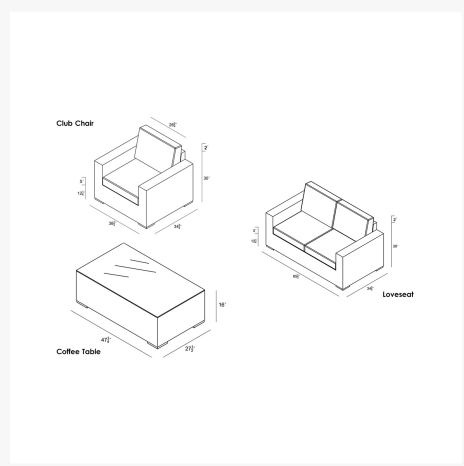

HARMONIA
LIVING

Dune 3 Piece Loveseat Set - Canvas Charcoal HL-DUNE-DW-3LSS-CC

Product Images

Description

Bring comfort and elegance to your patio with the Dune 3 Piece Loveseat Set by Harmonia Living. The Dune Collection features a clean, simple build that will add modern style to your outdoor lounging experience. This set's high arms, teak highlights and beautiful wicker give it a unique visual appeal, while sturdy, all-weather construction ensures lasting performance across the seasons. The wicker is made with durable High-Density Polyethylene (HDPE) and finished in a beautifully textured Driftwood color, which gives it a natural feel. Its sturdy aluminum frames, triple reinforced seats and fade resistant cushions are made to endure in any outdoor setting, rain or shine. The table is topped with extra strong tempered glass, a finishing touch that is ideal for frequent cleaning and use. If you wish to order this set through Harmonia Living's Quick Ship program, make sure to select a Quick Ship (QS) fabric before checkout! All cushions are made in the USA from Sunbrella, Outdura, and Revolution performance fabrics which carry a 5 year fade warranty. This set comes with 1 Loveseat, 1 Club Chair and 1 Rectangular Coffee Table, perfect for your patio or outdoor lounge.

Includes

- 1x Dune Loveseat
- 1x Dune Club Chair
- 1x Dune Coffee Table

Dimensions

- Loveseat: 65.5"W x 34.75"D x 32"H (54lbs.)
- Seat Height (No Cushion): 12.25
- Seat Height (With Cushion): 17.25
- Back Height (Seat to Top): 14.75
- Arm Height: 25
- Club Chair: 38.5"W x 34.75"D x 32"H (37lbs.)
- Seat Height (No Cushion): 12.25
- Seat Height (With Cushion): 17.25
- Back Height (Seat to Top): 14.75
- Arm Height: 25
- Coffee Table: 47.25"W x 27.5"D x 16"H (60lbs.)