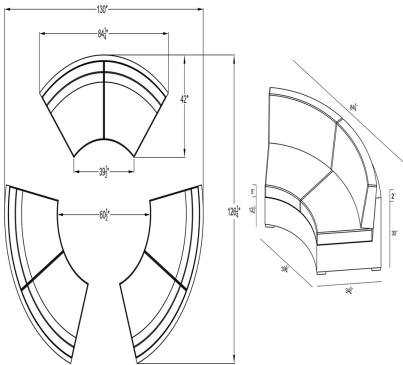

HARMONIA
LIVING

Dune 3 Piece Curve Sectional Set - Canvas Charcoal HL-DUNE-DW-3CSEC-CC

Product Images

Description

Create the perfect outdoor gathering hotspot with the Dune 3 Piece Curved Sectional Set by Harmonia Living. The Dune Collection features a clean, simple build that will add modern style to your outdoor lounging experience. This set's beautiful symmetry, teak highlights and detailed wicker give it a unique visual appeal, while sturdy, all-weather construction ensures lasting performance across the seasons. The wicker is made with durable High-Density Polyethylene (HDPE) and finished in a beautifully textured Driftwood color, which gives it a natural feel. Its sturdy aluminum frames, triple reinforced seats and fade resistant cushions are made to endure in any outdoor setting, rain or shine. If you wish to order this set through Harmonia Living's Quick Ship program, make sure to select a Quick Ship (QS) fabric before checkout! All cushions are made in the USA from Sunbrella, Outdura, and Revolution performance fabrics which carry a 5 year fade warranty. This set comes with 3 Curved Loveseats, perfect for use with a round fire pit or table.

Includes

- 3x Dune Curve Loveseats

Dimensions

- Curve Loveseat: 84.25"W x 34.75"D x 32"H (72lbs.)
- Seat Height (No Cushion): 12.25
- Seat Height (With Cushion): 17.25
- Back Height (Seat to Top): 14.75

Features