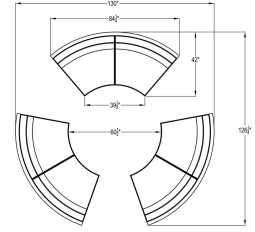

Description

Create the perfect outdoor gathering hotspot with the Dune 3 Piece Curved Sectional Set by Harmonia Living. The Dune Collection features a clean, simple build that will add modern style to your outdoor lounging experience. This set's beautiful symmetry, teak highlights and detailed wicker give it a unique visual appeal, while sturdy, all-weather construction ensures lasting performance across the seasons. The wicker is made with durable High-Density Polyethylene (HDPE) and finished in a beautifully textured Driftwood color, which gives it a natural feel. Its sturdy aluminum frames, triple reinforced seats and fade resistant cushions are made to endure in any outdoor setting, rain or shine. If you wish to order this set through Harmonia Living's Quick Ship program, make sure to select a Quick Ship (QS) fabric before checkout! All cushions are made in the USA from Sunbrella, Outdura, and Revolution performance fabrics which carry a 5 year fade warranty. This set comes with 3 Curved Loveseats, perfect for use with a round fire pit or table.

Includes

- 3x Dune Curve Loveseats

Dimensions

- Curve Loveseat: 84.25"W x 34.75"D x 32"H (72lbs.)
- Seat Height (No Cushion): 12.25
- Seat Height (With Cushion): 17.25
- Back Height (Seat to Top): 14.75