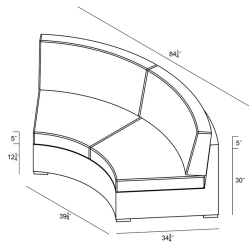

HARMONIA
LIVING

Dune 3 Piece Curve Sectional Set - Canvas Charcoal HL-DUNE-DW-3CSEC-CC

Product Images

Description

Create the perfect outdoor gathering hotspot with the Dune 3 Piece Curved Sectional Set by Harmonia Living. The Dune Collection features a clean, simple build that will add modern style to your outdoor lounging experience. This set's beautiful symmetry, teak highlights and detailed wicker give it a unique visual appeal, while sturdy, all-weather construction ensures lasting performance across the seasons. The wicker is made with durable High-Density Polyethylene (HDPE) and finished in a beautifully textured Driftwood color, which gives it a natural feel. Its sturdy aluminum frames, triple reinforced seats and fade resistant cushions are made to endure in any outdoor setting, rain or shine. If you wish to order this set through Harmonia Living's Quick Ship program, make sure to select a Quick Ship (QS) fabric before checkout! All cushions are made in the USA from Sunbrella, Outdura, and Revolution performance fabrics which carry a 5 year fade warranty. This set comes with 3 Curved Loveseats, perfect for use with a round fire pit or table.

Includes

- 3x Dune Curve Loveseats

Dimensions

- Curve Loveseat: 84.25"W x 34.75"D x 32"H (72lbs.)
- Seat Height (No Cushion): 12.25
- Seat Height (With Cushion): 17.25
- Back Height (Seat to Top): 14.75

Features