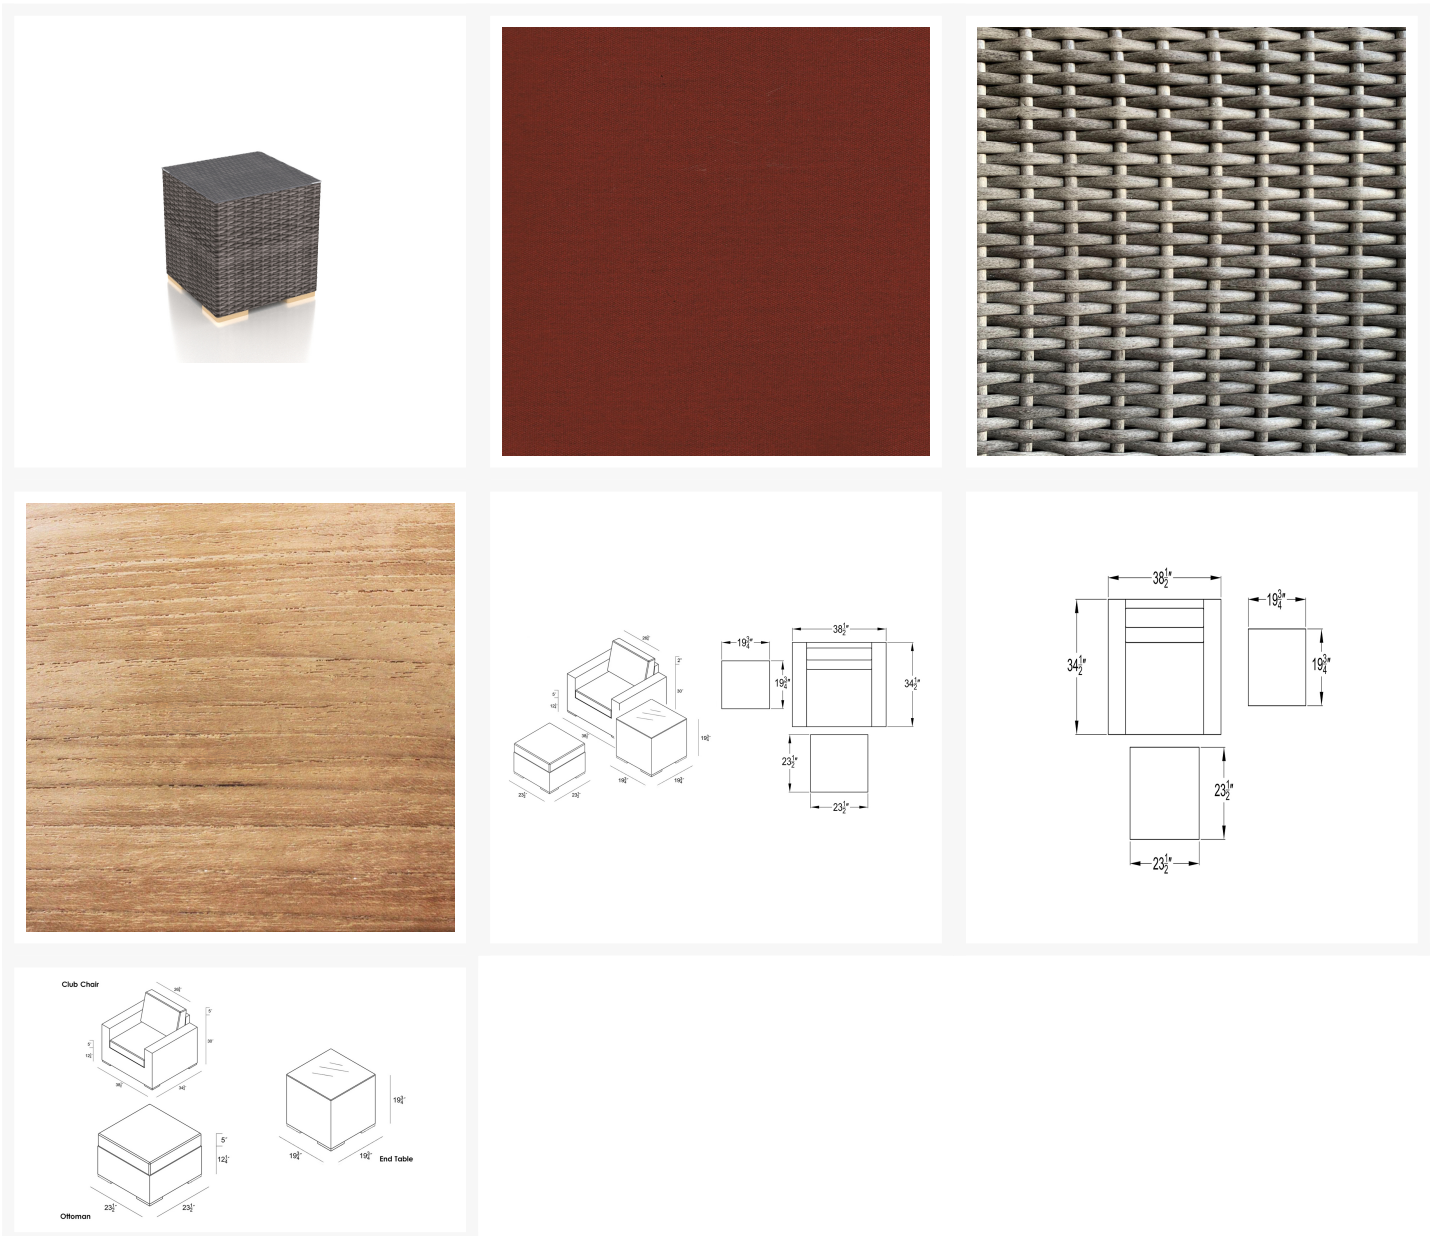

HARMONIA  
LIVING

**Dune 3 Piece Club Chair Set - Canvas Henna HL-DUNE-DW-3CC-HN**

**Product Images**

---

## Description

Bring comfort and elegance to your patio with the Dune 3 Piece Club Chair Set by Harmonia Living. The Dune Collection features a clean, simple build that will add modern style to your outdoor lounging experience. This set's high arms, teak highlights and beautiful wicker give it a unique visual appeal, while sturdy, all-weather construction ensures lasting performance across the seasons. The wicker is made with durable High-Density Polyethylene (HDPE) and finished in a beautifully textured Driftwood color, which gives it a natural feel. Its sturdy aluminum frames, triple reinforced seat and fade resistant cushions are made to endure in any outdoor setting, rain or shine. The table is topped with extra strong tempered glass, a finishing touch that is ideal for frequent cleaning and use. If you wish to order this set through Harmonia Living's Quick Ship program, make sure to select a Quick Ship (QS) fabric before checkout! All cushions are made in the USA from Sunbrella, Outdura, and Revolution performance fabrics which carry a 5 year fade warranty. This set comes with 1 Club Chair, 1 Ottoman and 1 Square End Table, perfect for your patio or outdoor lounge.