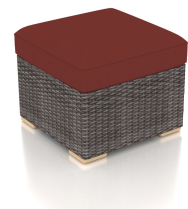

HARMONIA  
LIVING

**Dune 3 Piece Club Chair Set - Canvas Henna HL-DUNE-DW-3CC-HN**

**Product Images**

---

## Description

Bring comfort and elegance to your patio with the Dune 3 Piece Club Chair Set by Harmonia Living. The Dune Collection features a clean, simple build that will add modern style to your outdoor lounging experience. This set's high arms, teak highlights and beautiful wicker give it a unique visual appeal, while sturdy, all-weather construction ensures lasting performance across the seasons. The wicker is made with durable High-Density Polyethylene (HDPE) and finished in a beautifully textured Driftwood color, which gives it a natural feel. Its sturdy aluminum frames, triple reinforced seat and fade resistant cushions are made to endure in any outdoor setting, rain or shine. The table is topped with extra strong tempered glass, a finishing touch that is ideal for frequent cleaning and use. If you wish to order this set through Harmonia Living's Quick Ship program, make sure to select a Quick Ship (QS) fabric before checkout! All cushions are made in the USA from Sunbrella, Outdura, and Revolution performance fabrics which carry a 5 year fade warranty. This set comes with 1 Club Chair, 1 Ottoman and 1 Square End Table, perfect for your patio or outdoor lounge.