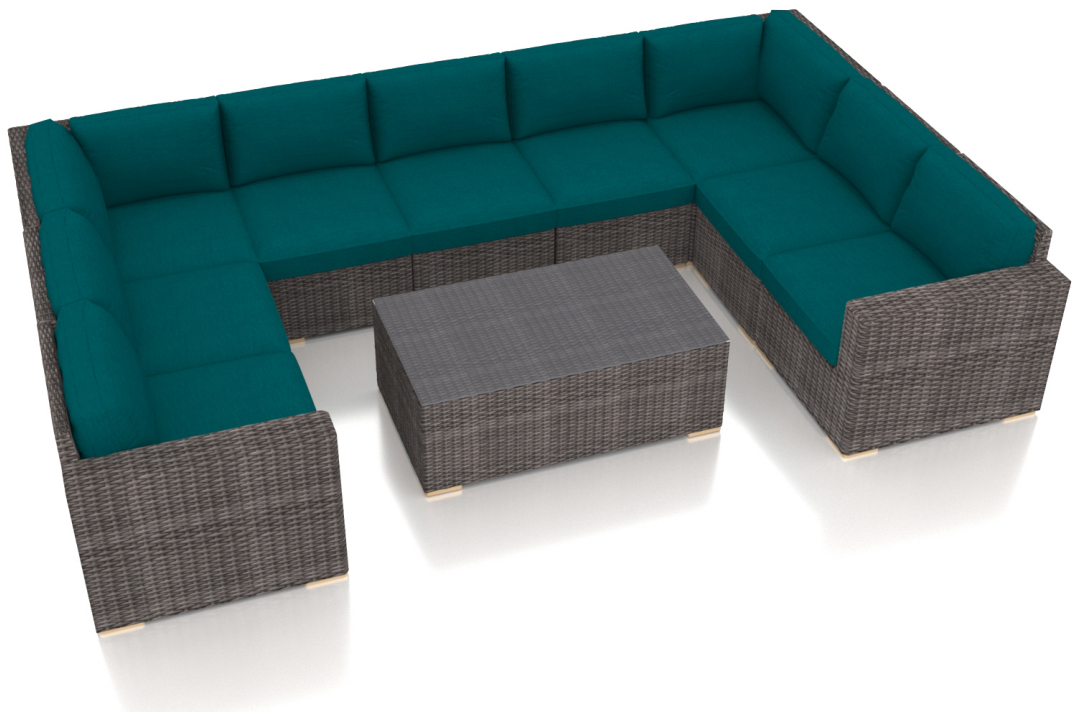

HARMONIA
LIVING

Dune 10 Piece Sectional Set - Spectrum Peacock HL-DUNE-DW-10SEC-PC

Product Images

Description

Create the perfect outdoor gathering hotspot with the Dune 10 Piece Surround Sectional Set by Harmonia Living. This collection's beautiful symmetry, teak highlights and detailed wicker give it a unique visual appeal, while sturdy, all-weather construction ensures lasting performance across the seasons. The wicker is made with durable High-Density Polyethylene (HDPE) and finished in a beautifully textured Driftwood color, which gives it a natural feel. Its sturdy aluminum frames, triple reinforced seats and fade resistant cushions are made to endure in any outdoor setting, rain or shine. The tables are topped with extra strong tempered glass, a finishing touch that is ideal for frequent use. If you wish to order this set through Harmonia Living's Quick Ship program, make sure to select a Quick Ship (QS) fabric before checkout! This set comes with 5 Middle Sections, 1 Left Arm Section, 1 Right Arm Section, 2 Corner Sections and 1 Rectangular Coffee Table, perfect for standalone use or with a fire table.

Includes

- 5x Dune Middle Sections
- 1x Dune Left Arm Section
- 1x Dune Right Arm Section
- 2x Dune Corner Sections
- 1x Dune Coffee Table

Dimensions

- Middle Section: 26.75"W x 34.75"D x 32"H (27lbs.)
- Seat Height (No Cushion): 12.25
- Seat Height (With Cushion): 17.25
- Back Height (Seat to Top): 14.75
- Left Arm Section: 32.75"W x 34.75"D x 32"H (33lbs.)
- Seat Height (No Cushion): 12.25
- Seat Height (With Cushion): 17.25
- Back Height (Seat to Top): 14.75
- Arm Height: 25
- Right Arm Section: 32.75"W x 34.75"D x 32"H (33lbs.)
- Seat Height (No Cushion): 12.25
- Seat Height (With Cushion): 17.25
- Back Height (Seat to Top): 14.75