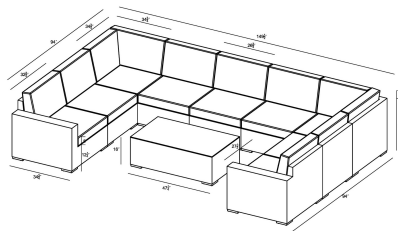

HARMONIA
LIVING

Dune 10 Piece Sectional Set - Spectrum Peacock HL-DUNE-DW-10SEC-PC

Product Images

Description

Create the perfect outdoor gathering hotspot with the Dune 10 Piece Surround Sectional Set by Harmonia Living. This collection's beautiful symmetry, teak highlights and detailed wicker give it a unique visual appeal, while sturdy, all-weather construction ensures lasting performance across the seasons. The wicker is made with durable High-Density Polyethylene (HDPE) and finished in a beautifully textured Driftwood color, which gives it a natural feel. Its sturdy aluminum frames, triple reinforced seats and fade resistant cushions are made to endure in any outdoor setting, rain or shine. The tables are topped with extra strong tempered glass, a finishing touch that is ideal for frequent use. If you wish to order this set through Harmonia Living's Quick Ship program, make sure to select a Quick Ship (QS) fabric before checkout! This set comes with 5 Middle Sections, 1 Left Arm Section, 1 Right Arm Section, 2 Corner Sections and 1 Rectangular Coffee Table, perfect for standalone use or with a fire table.

Includes

- 5x Dune Middle Sections
- 1x Dune Left Arm Section
- 1x Dune Right Arm Section
- 2x Dune Corner Sections
- 1x Dune Coffee Table

Dimensions

- Middle Section: 26.75"W x 34.75"D x 32"H (27lbs.)
- Seat Height (No Cushion): 12.25
- Seat Height (With Cushion): 17.25
- Back Height (Seat to Top): 14.75
- Left Arm Section: 32.75"W x 34.75"D x 32"H (33lbs.)
- Seat Height (No Cushion): 12.25
- Seat Height (With Cushion): 17.25
- Back Height (Seat to Top): 14.75
- Arm Height: 25
- Right Arm Section: 32.75"W x 34.75"D x 32"H (33lbs.)
- Seat Height (No Cushion): 12.25
- Seat Height (With Cushion): 17.25
- Back Height (Seat to Top): 14.75

- Arm Height: 25
- Corner Section: 34.75"W x 34.75"D x 32"H (35lbs.)
- Seat Height (No Cushion): 12.25
- Seat Height (With Cushion): 17.25
- Back Height (Seat to Top): 14.75
- Coffee Table: 47.25"W x 27.5"D x 16"H (60lbs.)