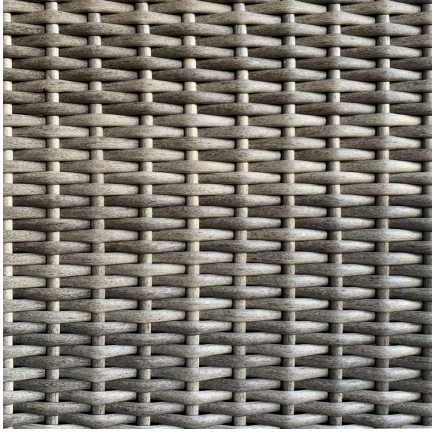

HARMONIA
LIVING

Dune 10 Piece Sectional Set - Spectrum Peacock HL-DUNE-DW-10SEC-PC

Product Images

Description

Create the perfect outdoor gathering hotspot with the Dune 10 Piece Surround Sectional Set by Harmonia Living. This collection's beautiful symmetry, teak highlights and detailed wicker give it a unique visual appeal, while sturdy, all-weather construction ensures lasting performance across the seasons. The wicker is made with durable High-Density Polyethylene (HDPE) and finished in a beautifully textured Driftwood color, which gives it a natural feel. Its sturdy aluminum frames, triple reinforced seats and fade resistant cushions are made to endure in any outdoor setting, rain or shine. The tables are topped with extra strong tempered glass, a finishing touch that is ideal for frequent use. If you wish to order this set through Harmonia Living's Quick Ship program, make sure to select a Quick Ship (QS) fabric before checkout! This set comes with 5 Middle Sections, 1 Left Arm Section, 1 Right Arm Section, 2 Corner Sections and 1 Rectangular Coffee Table, perfect for standalone use or with a fire table.